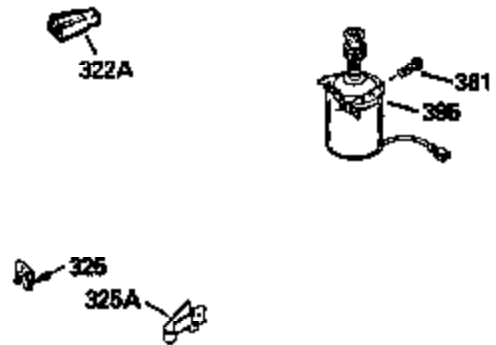

ILLUSTRATION SHOWS TYPICAL PARTS ONLY. ORDER BY PART NUMBER. PARTS NOT LISTED ARE SUPPLIED BY OEM.

Ref #	Part Number	Qty	Description
69	35261		* Gasket, Mounting flange
72	30572		Plug, Oil drain (Incl. 73)
73	28833		* Drain Plug Gasket (Do not use w/plastic plug)
75	27897		Seal, Oil
86	650488		Screw, 1/4-20 x 1-1/4"
103	650814		Screw, Torx T-15, 10-24 x 1"
153	35623		Guide, Push rod
264	650918		Screw, Torx T30, 1/4-20 x 1-7/32"
266	650917		Stud, Manifold
266A	29752		Nut & Lockwasher, 1/4-28
270	35720		Manifold Assy., Exhaust
275A	391028		Muffler
277	650697A		Screw, 5/16-18 x 2-1/2"
325	29443		Clip, Fuel line