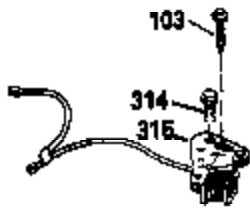

ILLUSTRATION SHOWS TYPICAL PARTS ONLY. ORDER BY PART NUMBER. PARTS NOT LISTED ARE SUPPLIED BY OEM.

Ref #	Part Number	Qty	Description
69	35261		* Gasket, Mounting flange
72	30572		Plug, Oil drain (Incl. 73)
73	28833		* Drain Plug Gasket (Do not use w/plastic plug)
75	27897		Seal, Oil
86	650488		Screw, 1/4-20 x 1-1/4"
103	650814		Screw, Torx T-15, 10-24 x 1"
153	35623		Guide, Push rod
264	650918		Screw, Torx T30, 1/4-20 x 1-7/32"
266	650917		Stud, Manifold
266A	29752		Nut & Lockwasher, 1/4-28
270	35720		Manifold Assy., Exhaust
275A	391028		Muffler
277	650697A		Screw, 5/16-18 x 2-1/2"
325	29443		Clip, Fuel line