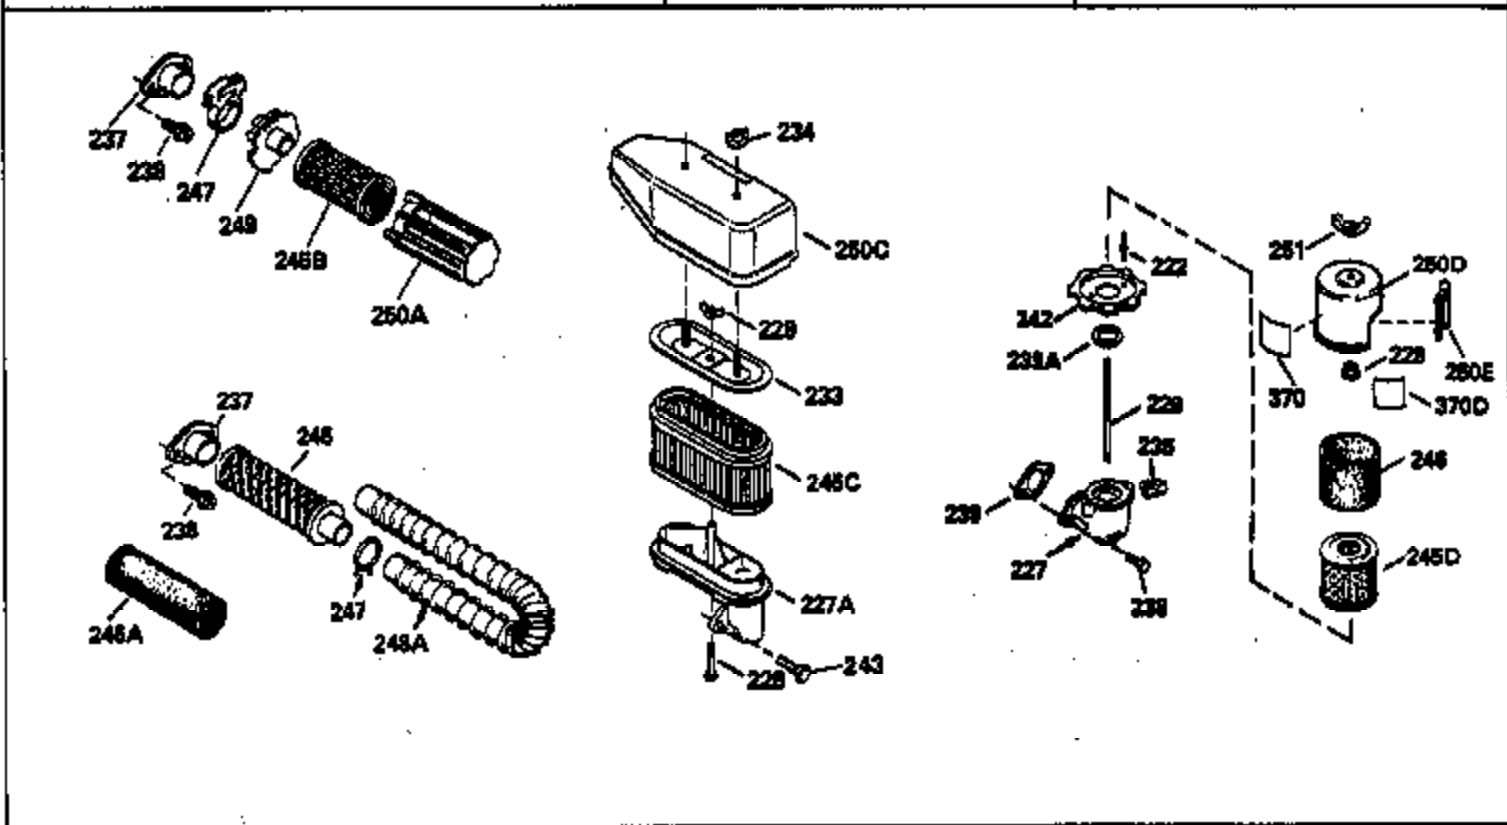

ILLUSTRATION SHOWS TYPICAL PARTS ONLY. ORDER BY PART NUMBER. PARTS NOT LISTED ARE SUPPLIED BY OEM.

Ref #	Part Number	Qty	Description
153	35623		Guide, Push rod
237	32971		Adapter, Air cleaner
238	650709		Screw, 10-32 x 7/16"
239	35815		* Gasket, Air cleaner
243	650899		Screw, 10-32 x 2-3/32"
245A	35500		Air Cleaner Filter
247	35505		Clamp, Air cleaner
287	650884		Screw, 8-32 x 1/2"
299	650900		Clip, "U" Type nut, 10-32
301A	35355		Cap, Fuel
327	35392		Plug, Starter
347	650898		Screw, 10-32 x 27/32"
370F	34387		Decal, Instruction (optional)
430	730574		Optional Screen Kit (Incl.370F,431,43 2,433)
431	35596		Debris Screen (Optional)
432	35597		Debris Screen Bracket (Optional)
433	650910		Screw, 8-32 x 1/4" (Optional)