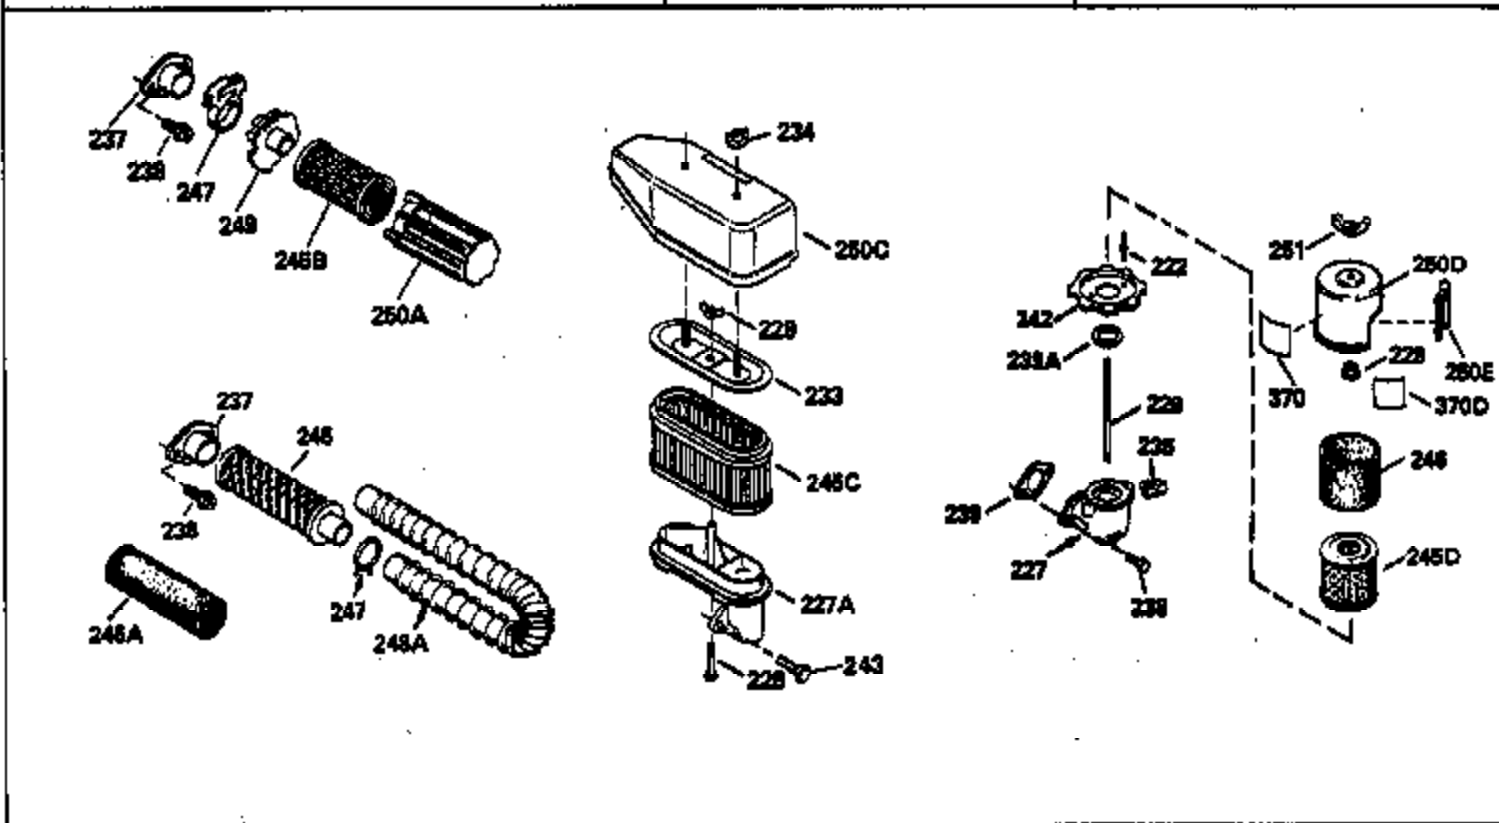

ILLUSTRATION SHOWS TYPICAL PARTS ONLY. ORDER BY PART NUMBER. PARTS NOT LISTED ARE SUPPLIED BY OEM.

Ref #	Part Number	Qty	Description
153	35623		Guide, Push rod
222			Pop Rivet (Can be purchased locally)
227	35917		Elbow, Air cleaner (Incl. 235)
228	650826		Stud, 1/4-20 x 6.20, threaded both ends
229	650825		Nut & Lockwasher, 1/4-20
235	35533		Fitting, Breather tube
238	650940		Screw, 10-32 x 3/4"
239A	34698A		Gasket, Air cleaner elbow
239	35815		* Gasket, Air cleaner
242	34699		Bracket, Air cleaner
245D	34782		Air Cleaner Filter
246	34783		Filter, Pre-air
250E	35536		Seal, Air cleaner cover
250D	35535		Cover, Air cleaner
251	650513		Nut, Wing
287	650884		Screw, 8-32 x 1/2"
298	28763		Screw, 10-32 x 35/64"
300D	34476		Fuel Tank (Incl. 292 & 301)
301A	35355		Cap, Fuel
301	33032		Cap, Fuel
347	650898		Screw, 10-32 x 27/32"
370F	34387		Decal, Instruction (optional)
370	34346		Decal, Instruction
370D	34704		Decal, Instruction
430	730574		Optional Screen Kit (Incl.370F,431,43 2,433)
431	35596		Debris Screen (Optional)
432	35597		Debris Screen Bracket (Optional)
433	650910		Screw, 8-32 x 1/4" (Optional)