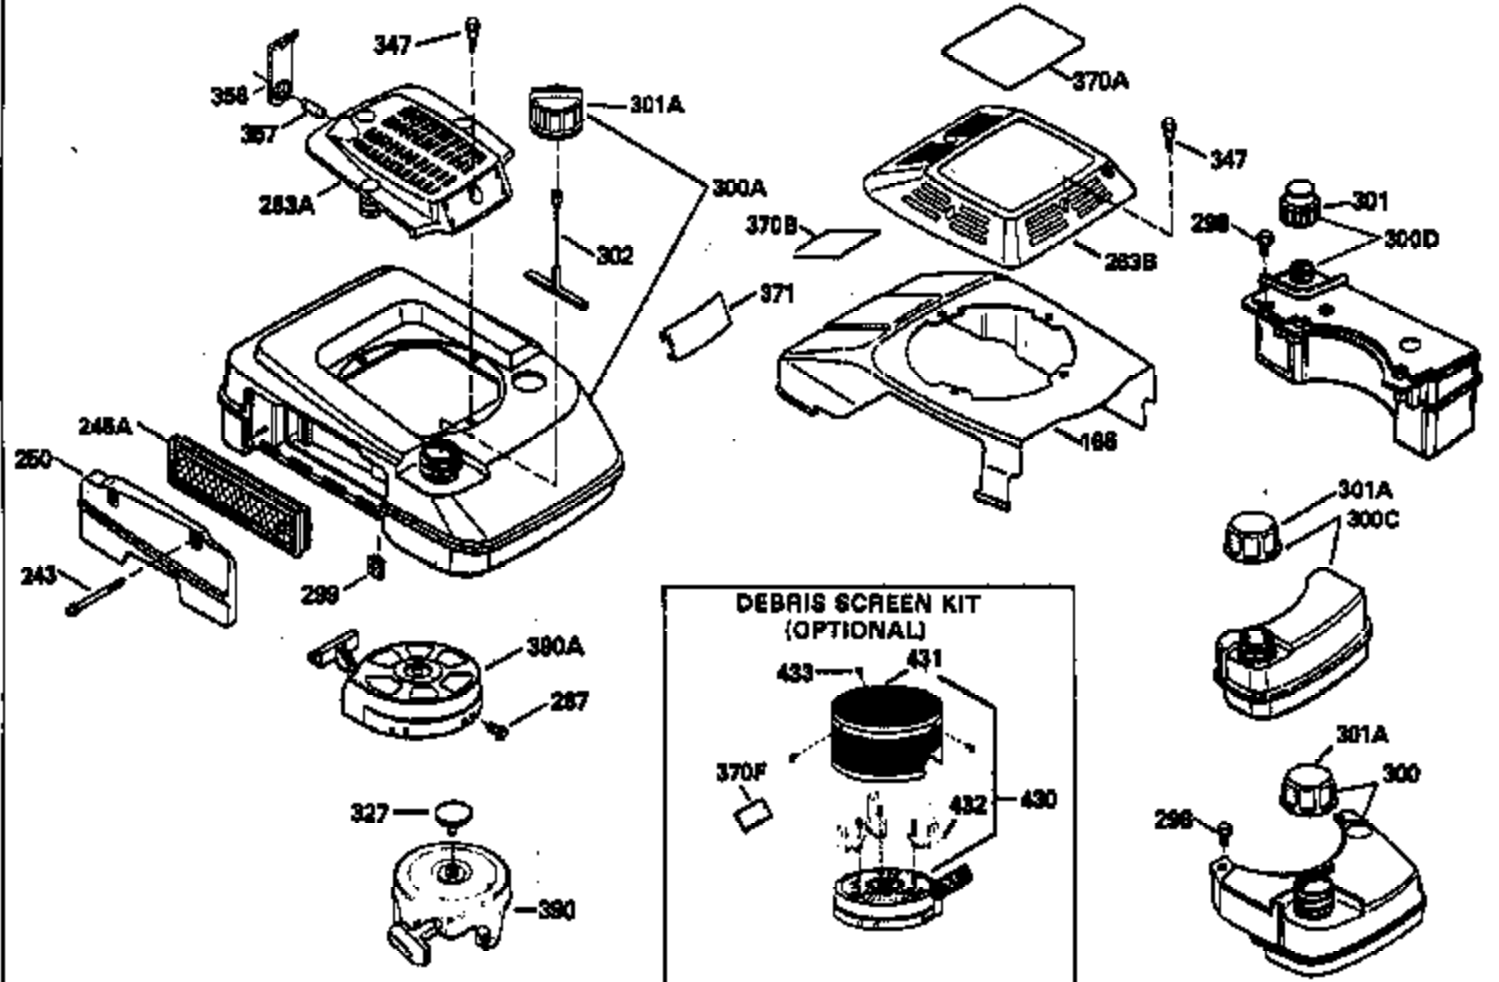

ILLUSTRATION SHOWS TYPICAL PARTS ONLY. ORDER BY PART NUMBER. PARTS NOT LISTED ARE SUPPLIED BY OEM.

Ref #	Part Number	Qty	Description
153	35623		Guide, Push rod
222			Pop Rivet (Can be purchased locally)
227	35917		Elbow, Air cleaner (Incl. 235)
228	650826		Stud, 1/4-20 x 6.20, threaded both ends
229	650825		Nut & Lockwasher, 1/4-20
235	35533		Fitting, Breather tube
238	650940		Screw, 10-32 x 3/4"
239A	34698A		Gasket, Air cleaner elbow
239	35815		* Gasket, Air cleaner
242	34699		Bracket, Air cleaner
245D	34782		Air Cleaner Filter
246	34783		Filter, Pre-air
250E	35536		Seal, Air cleaner cover
250D	35535		Cover, Air cleaner
251	650513		Nut, Wing
287	650884		Screw, 8-32 x 1/2"
298	28763		Screw, 10-32 x 35/64"
300D	34476		Fuel Tank (Incl. 292 & 301)
301A	35355		Cap, Fuel
301	33032		Cap, Fuel
347	650898		Screw, 10-32 x 27/32"
370F	34387		Decal, Instruction (optional)
370	34346		Decal, Instruction
370D	34704		Decal, Instruction
430	730574		Optional Screen Kit (Incl.370F,431,43 2,433)
431	35596		Debris Screen (Optional)
432	35597		Debris Screen Bracket (Optional)
433	650910		Screw, 8-32 x 1/4" (Optional)