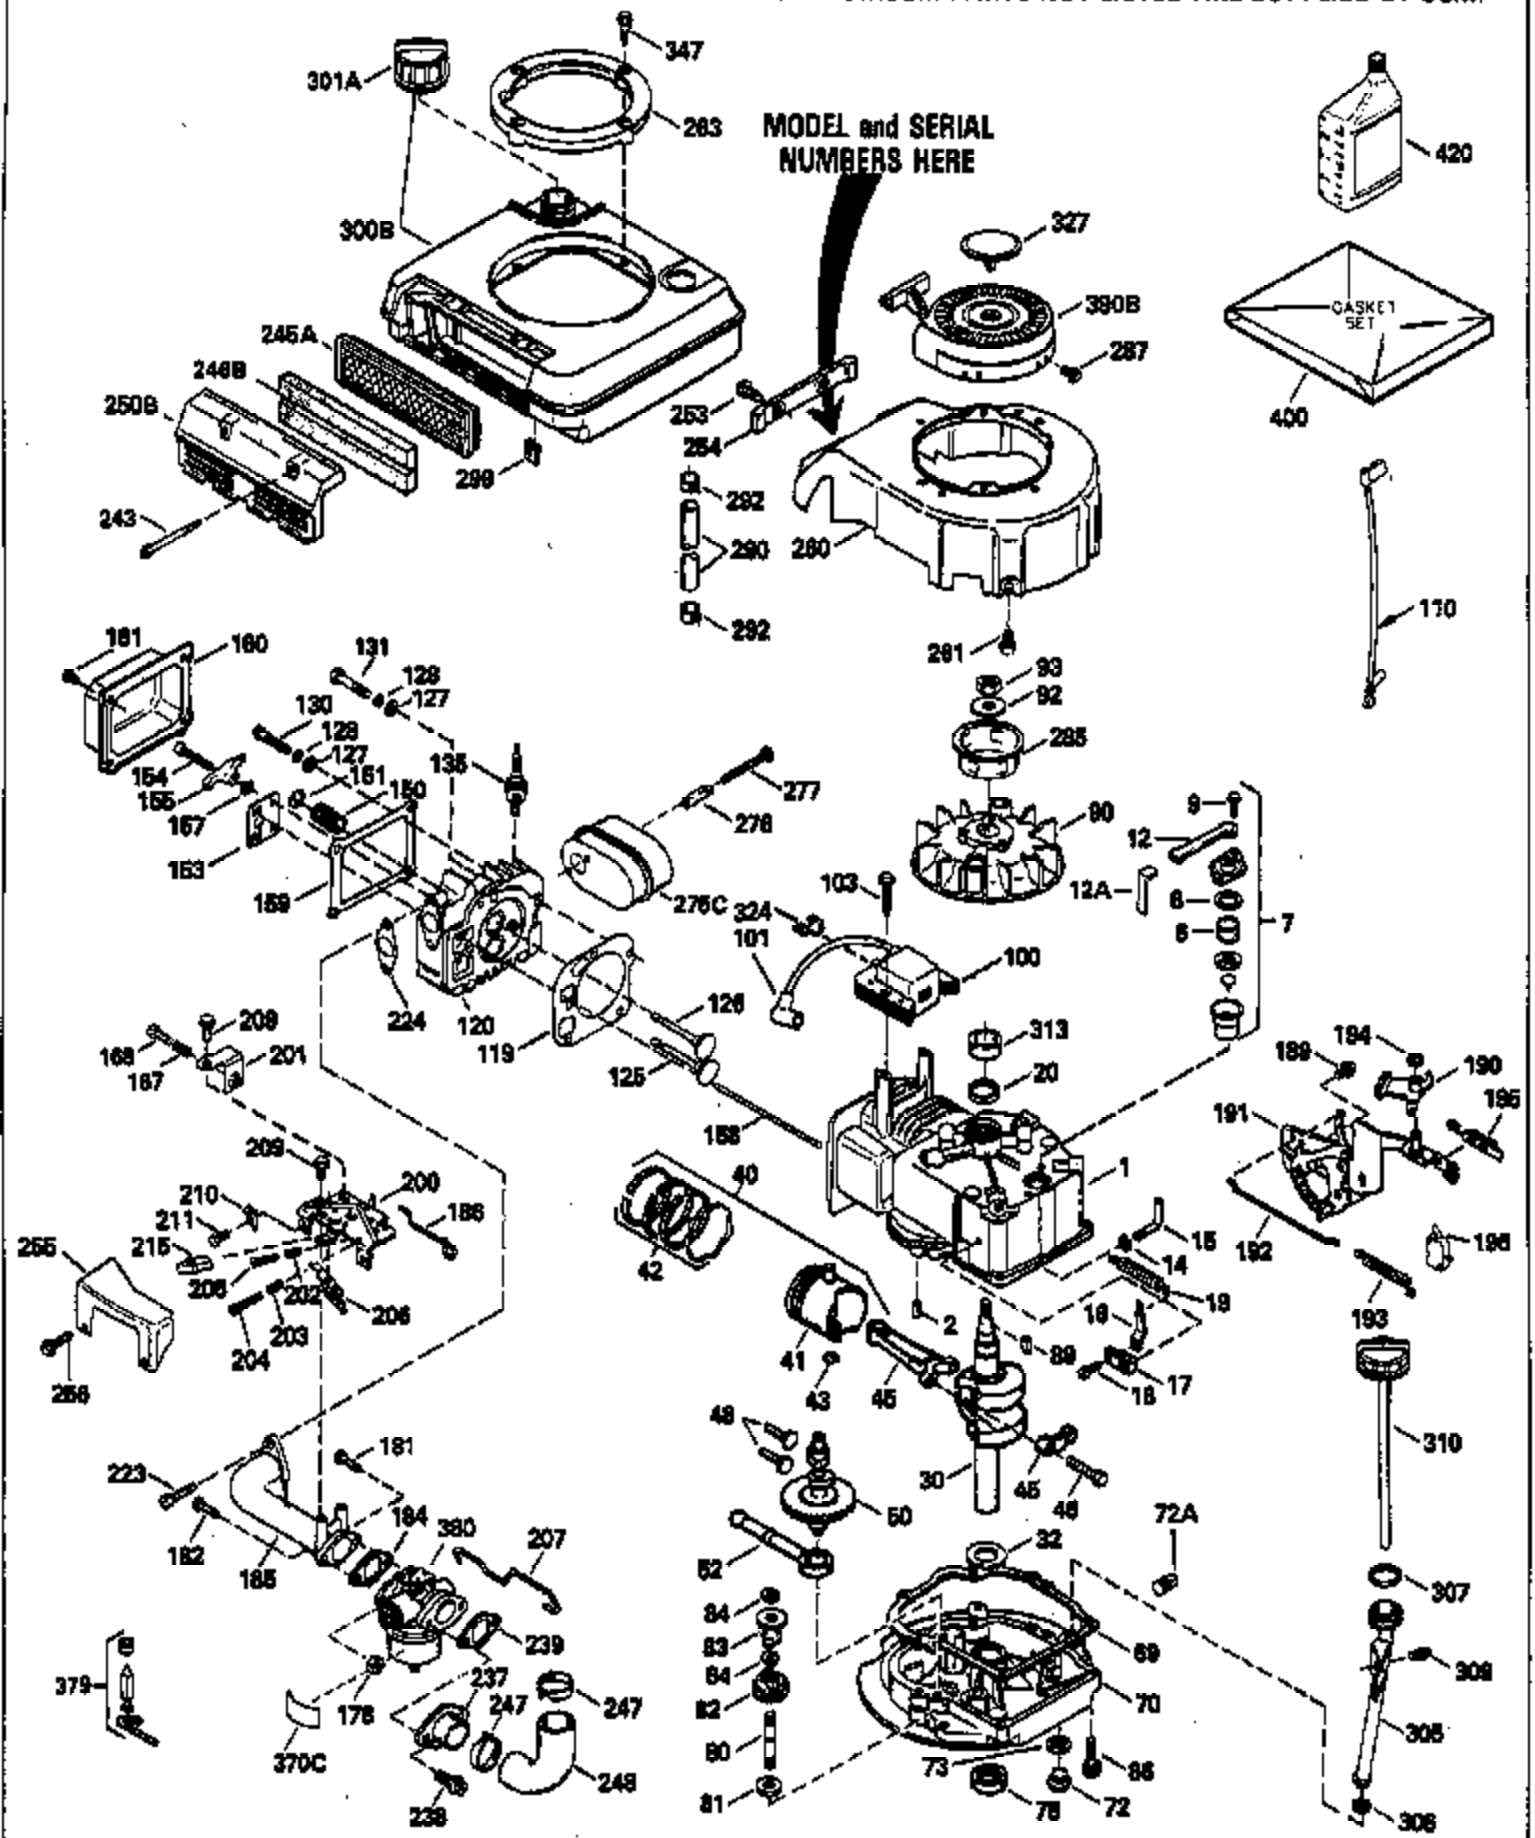

ILLUSTRATION SHOWS TYPICAL PARTS ONLY. ORDER BY PART NUMBER. PARTS NOT LISTED ARE SUPPLIED BY OEM.

Ref #	Part Number	Qty	Description
1	35805		Cylinder (Incl. 2 & 20) (2-5/8" Bore)
2	26727		Pin, Dowel
6	33734		Element, Breather
7	34214A		Breather Assy. (Incl.6, 8, 9, 12 & 12 A)
8	33735		* Gasket, Breather
9	30200		Screw, 10-24 x 9/16"
12A	34695		Elbow, Breather tube
12	33886		Tube, Breather
14	28277		Washer, Flat
15	30589		Rod, Governor (Incl. 14)
16	35920		Lever, Governor
17	31335		Clamp, Governor lever
18	650548		Screw, 8-32 x 5/16"
19	33578		Spring, Governor
20	32600		Seal, Oil
30	35859		Crankshaft
40	35544		Piston, Pin & Ring Set (Std.) (2-5/8" Bore)
40	35545		Piston, Pin & Ring Set (.010" OS)
40	35546		Piston, Pin & Ring Set (.020" OS)
41	35541		Piston & Pin Ass'y.(Std.)(Incl. 43)(2 -5/8")
41	35542		Piston & Pin Ass'y. (.010" OS) (Incl. 43)
41	35543		Piston & Pin Ass'y. (.020" OS) (Incl. 43)
42	35547		Ring Set, Piston (Std.)
42	35548		Ring Set, Piston (.010" OS)
42	35549		Ring Set, Piston (.020" OS)
43	20381		Ring, Piston pin retaining
45	32875		Rod Assy., Connecting (Incl. 46)
46	32610A		Bolt, Connecting rod
48	35616		Valve, Lifter
50	33553		Camshaft (MCR)
52	29914		Pump Assy., Oil
69	35261		* Gasket, Mounting flange
70	35717		Mounting Flange (Incl. 72, 75 & 80)
72	30572		Plug, Oil drain (Incl. 73)
73	28833		* Drain Plug Gasket (Do not use w/plastic plug)
75	27897		Seal, Oil
80	30574		Shaft, Governor
81	30590A		Washer, Flat
82	30591		Gear Assy., Governor (Incl. 81)
83	30588A		Spool, Governor
84	29193		Ring, Retaining
86	650488		Screw, 1/4-20 x 1-1/4"
89	611004		Key, Flywheel
90	611112		Flywheel
92	650815		Washer, Belleville
93	650816		Nut, Flywheel
100	34443A		Solid State Assy.
101	610118		Cover, Spark Plug
103	650814		Screw, Torx T-15, 10-24 x 1"
110	34961		Ground Wire
110	35017		Ground Wire
119	35806		* Gasket, Cylinder head
120	35630		Head Cylinder
125	35621		Exhaust Valve (Std.) (Incl. 151)
125	35622		Exhaust Valve (1/32" OS) (Incl. 151)
126	35619		Intake Valve (Std.) (Incl. 151)
126	35620		Intake Valve (1/32" OS) (Incl. 151)
127	650691		Washer, Flat