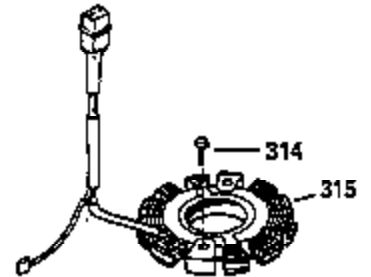

Ref #	Part Number	Qty	Description
238	650875	2	Screw, 10-32 x 5-1/4"
239	33629	2	* Carburetor Gasket
240	35402B	1	Air Cleaner Body (Incl. 239)
245	35403	1	Air Cleaner Filter (Incl. 234)
245A	35404	1	Air Cleaner Filter
250	35405	1	Air Cleaner Cover
251	650886	2	Wing Nut, 1/4-20
252	650887	1	Screw, 1/4-20 x 1"
261	30063	1	Screw, Torx T-30, 1/4-20 x 1/2"
290	30705	1	Fuel Line
292	26460	2	Fuel Line Clamp
292A	35864	1	Fuel Filter Clamp
296	34279B	1	Fuel Filter (Incl. 292A)
305	35574	1	Oil Fill Tube
307	35499	1	"O" Ring
308A	33997	1	Fill Tube Clip
308	35437	1	Fill Tube Clip
310	35576	1	Dipstick
380	632490	1	Carburetor (Incl. 184)
400	35855	1	* Gasket Set (Incl. items marked PK i n notes) Incl. part #'s 27896A (2), 28264 (2), 33263 (1), 33481 (4), 33484 (1), 33509 (1), 33515A (1), 33629 (2), 34410 (1), 35295 (2), 35299B (1), 35317 (1), 35762 (2), 35854 (1)
401	35332	1	* "O" Ring Kit (Also Incl. in 400) 28264 (2), 33481 (4), 33484 (1), 33509 (1), 34410 (1), 35295 (2), 35299B (1)
420	730225	1	SAE 30 4-Cycle Engine Oil (Quart)

ILLUSTRATION SHOWS TYPICAL PARTS ONLY. ORDER PART NUMBER. PARTS NOT LISTED ARE SUPPLIED BY OEM.

VIEW 3 OF 3