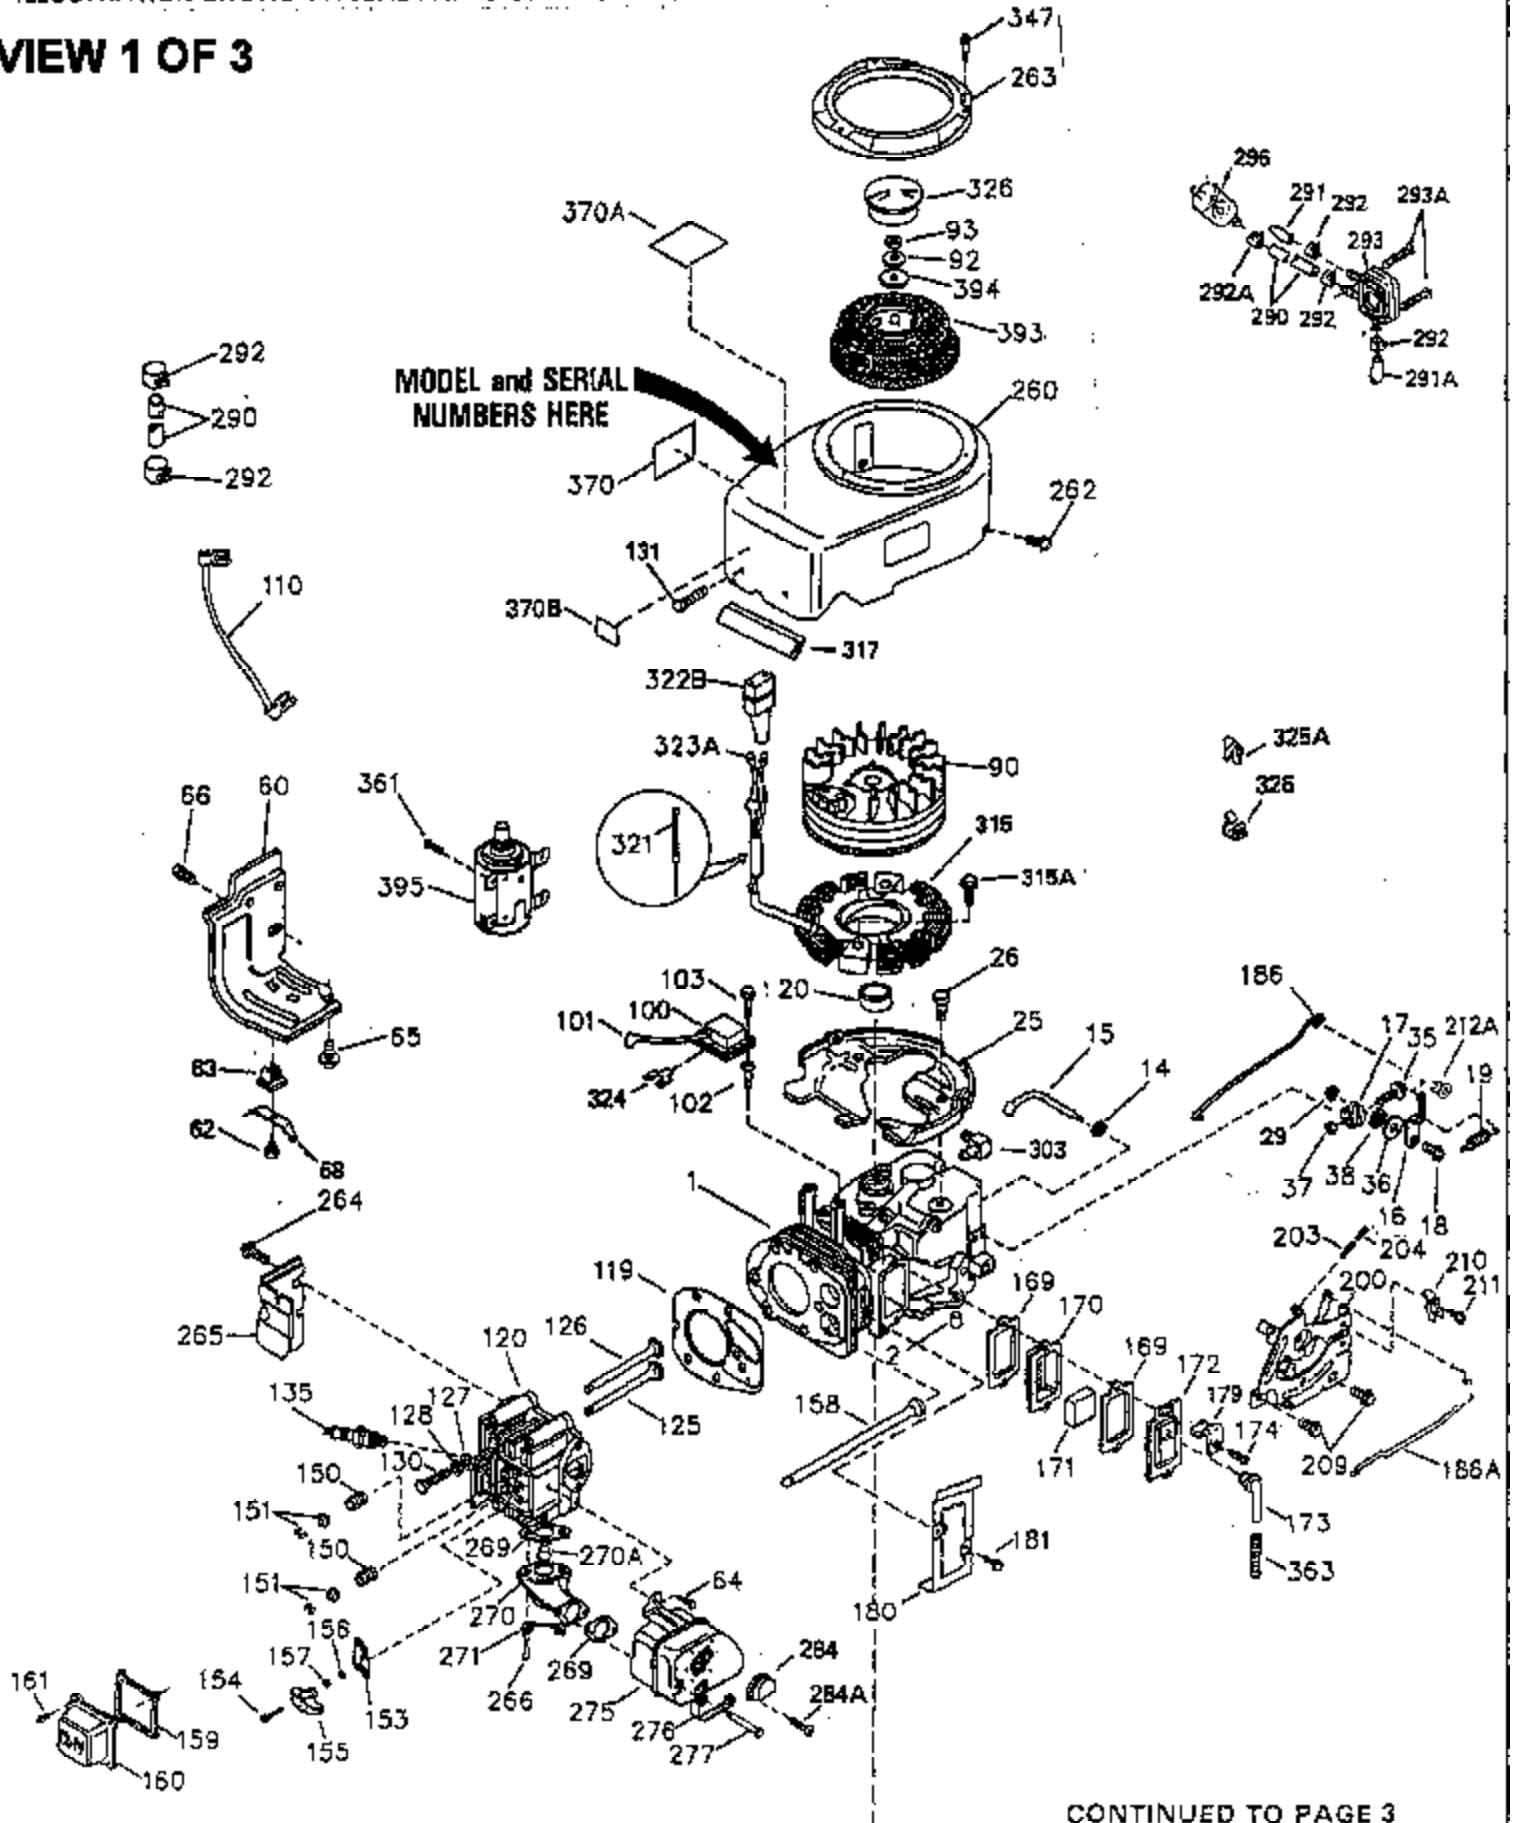

ILLUSTRATION SHOWS TYPICAL PARTS ONLY. ORDER BY PART NUMBER. PARTS NOT LISTED ARE SUPPLIED BY OEM.

VIEW 1 OF 3

CONTINUED TO PAGE 3

Ref #	Part Number	Qty	Description
1	35323A	1	Cylinder (Incl. 2 & 20)
2	27652	2	Dowel Pin
14	28277	2	Washer
15	35324	1	Governor Rod
16	35520	1	Governor Lever
17	29916	1	Governor Lever Clamp
18	650548	1	Screw, 8-32 x 5/16"
19	35521	1	Extension Spring
20	35319	1	Oil Seal
25	35326	1	Blower Housing Baffle
26	650561	2	Screw, 1/4-20 x 5/8"
28	30322	1	Lock Nut, 8-32
35	29826	1	Screw, 10-32 x 3/4"
36	29918	1	Lock Washer
37	29216	1	Lock Nut, 10-32
38	29642	1	Retaining Ring
60	35316	1	Blower Housing Extension
65	650128	1	Screw, 10-24 x 1/2"
66	30063	2	Screw, Torx T-30, 1/4-20 x 1/2"
90	611093	1	Flywheel (W/Ring Gear)
92	650880	1	Lock Washer
93	650881	1	Flywheel Nut
100	35135	1	Solid State Ignition
101	610118	1	Spark Plug Cover
102	650872	2	Solid State Mounting Stud
103	650814	2	Screw, Torx T-15, 10-24 x 1"
119	35854	1	* Cylinder Head Gasket
120	35307	1	Cylinder Head
121	730218	2	Valve Guide Kit (Incl. 2 of 122)
122	792035	2	Retaining Ring
125	35308	1	Exhaust Valve (Std.)
125	35433	1	Exhaust Valve (1/32" OS)
126	35309	1	Intake Valve (Std.)
126	35432	1	Intake Valve (1/32" OS)
127	650691	6	Washer
128	650690	6	Belleville Washer
129	650746	2	Screw, 5/16-18 x 1-3/8"
130	650692	4	Screw, 5/16-18 x 1-3/4"
135	34046	1	Resistor Spark Plug (RL86C)
141	33481	4	"O" Ring (Also Incl. in 401)
142	35475	2	Push Rod Tube
143	35310	1	Rocker Arm Housing
144	33484	1	"O" Ring (Also Incl. in 401)
145	650168	1	Washer
146	32610A	1	Screw, 1/4-20 x 29/32"
147	33509	1	"O" Ring (Also Incl. in 401)
148	34410	1	"O" Ring (Also Incl. in 401)
149	33510	2	Valve Spring Cap
150	33507	2	Valve Spring
151	33508	2	Valve Spring Keeper
152	35295	2	"O" Ring (Also Incl. in 401)
153	35296	1	Push Rod Guide
154	650878	2	Rocker Arm Stud
155	35297	2	Rocker Arm
156	35298	2	Rocker Arm Bearing
157	28264	2	Lock Nut (Incl. 162) (Also Incl. in 4 01)
158	35466	2	Push Rod
159	35299B	1	"O" Ring (Incl. 2 of 161) (Also Incl. in 401)