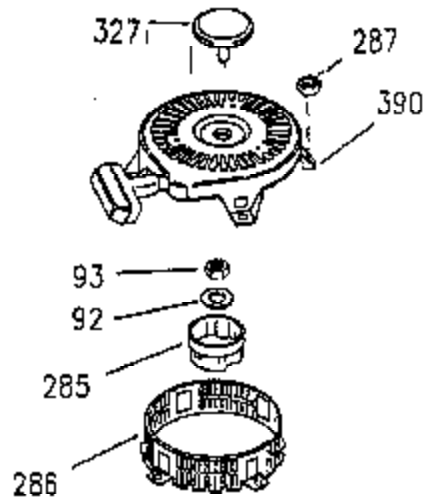

Ref #	Part Number	Qty	Description
238	650875	2	Screw, 10-32 x 5-1/4"
239	33629	2	* Carburetor Gasket
240	35402B	1	Air Cleaner Body (Incl. 239)
245	35403	1	Air Cleaner Filter (Incl. 234)
245A	35404	1	Air Cleaner Filter
250	35405	1	Air Cleaner Cover
251	650886	2	Wing Nut, 1/4-20
252	650887	1	Screw, 1/4-20 x 1"
261	30063	1	Screw, Torx T-30, 1/4-20 x 1/2"
290	30705	1	Fuel Line
292	26460	2	Fuel Line Clamp
292A	35864	1	Fuel Filter Clamp
296	34279B	1	Fuel Filter (Incl. 292A)
305	35574	1	Oil Fill Tube
307	35499	1	"O" Ring
308A	33997	1	Fill Tube Clip
308	35437	1	Fill Tube Clip
310	35576	1	Dipstick
380	632490	1	Carburetor (Incl. 184)
400	35855	1	* Gasket Set (Incl. items marked PK i n notes) Incl. part #'s 27896A (2), 28264 (2), 33263 (1), 33481 (4), 33484 (1), 33509 (1), 33515A (1), 33629 (2), 34410 (1), 35295 (2), 35299B (1), 35317 (1), 35762 (2), 35854 (1)
401	35332	1	* "O" Ring Kit (Also Incl. in 400) 28264 (2), 33481 (4), 33484 (1), 33509 (1), 34410 (1), 35295 (2), 35299B (1)
420	730225	1	SAE 30 4-Cycle Engine Oil (Quart)

ILLUSTRATION SHOWS TYPICAL PARTS ONLY. ORDER PART NUMBER. PARTS NOT LISTED ARE SUPPLIED BY OEM.

VIEW 3 OF 3