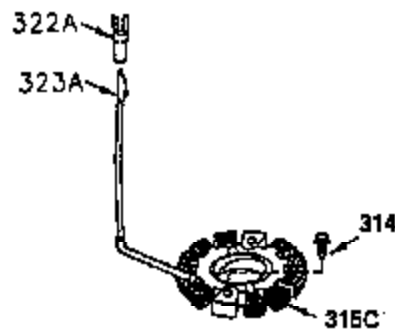

Ref #	Part Number	Qty	Description
238	650875	2	Screw, 10-32 x 5-1/4"
239	33629	2	* Carburetor Gasket
240	35402B	1	Air Cleaner Body (Incl. 239)
245	35403	1	Air Cleaner Filter (Incl. 234)
245A	35404	1	Air Cleaner Filter
250	35405	1	Air Cleaner Cover
251	650886	2	Wing Nut, 1/4-20
252	650887	1	Screw, 1/4-20 x 1"
261	30063	1	Screw, Torx T-30, 1/4-20 x 1/2"
290	30705	1	Fuel Line
292	26460	2	Fuel Line Clamp
292A	35864	1	Fuel Filter Clamp
296	34279B	1	Fuel Filter (Incl. 292A)
305	35574	1	Oil Fill Tube
307	35499	1	"O" Ring
308A	33997	1	Fill Tube Clip
308	35437	1	Fill Tube Clip
310	35576	1	Dipstick
380	632490	1	Carburetor (Incl. 184)
400	35855	1	* Gasket Set (Incl. items marked PK i n notes) Incl. part #'s 27896A (2), 28264 (2), 33263 (1), 33481 (4), 33484 (1), 33509 (1), 33515A (1), 33629 (2), 34410 (1), 35295 (2), 35299B (1), 35317 (1), 35762 (2), 35854 (1)
401	35332	1	* "O" Ring Kit (Also Incl. in 400) 28264 (2), 33481 (4), 33484 (1), 33509 (1), 34410 (1), 35295 (2), 35299B (1)
420	730225	1	SAE 30 4-Cycle Engine Oil (Quart)

ILLUSTRATION SHOWS TYPICAL PARTS ONLY. ORDER PART NUMBER. PARTS NOT LISTED ARE SUPPLIED BY OEM.

VIEW 3 OF 3