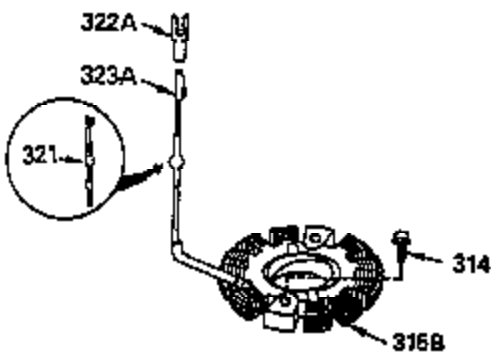

Ref #	Part Number	Qty	Description
238	650875	2	Screw, 10-32 x 5-1/4"
239	33629	2	* Carburetor Gasket
240	35402B	1	Air Cleaner Body (Incl. 239)
245	35403	1	Air Cleaner Filter (Incl. 234)
245A	35404	1	Air Cleaner Filter
250	35405	1	Air Cleaner Cover
251	650886	2	Wing Nut, 1/4-20
252	650887	1	Screw, 1/4-20 x 1"
261	30063	1	Screw, Torx T-30, 1/4-20 x 1/2"
290	30705	1	Fuel Line
292	26460	2	Fuel Line Clamp
292A	35864	1	Fuel Filter Clamp
296	34279B	1	Fuel Filter (Incl. 292A)
305	35574	1	Oil Fill Tube
307	35499	1	"O" Ring
308A	33997	1	Fill Tube Clip
308	35437	1	Fill Tube Clip
310	35576	1	Dipstick
380	632490	1	Carburetor (Incl. 184)
400	35855	1	* Gasket Set (Incl. items marked PK i n notes) Incl. part #'s 27896A (2), 28264 (2), 33263 (1), 33481 (4), 33484 (1), 33509 (1), 33515A (1), 33629 (2), 34410 (1), 35295 (2), 35299B (1), 35317 (1), 35762 (2), 35854 (1)
401	35332	1	* "O" Ring Kit (Also Incl. in 400) 28264 (2), 33481 (4), 33484 (1), 33509 (1), 34410 (1), 35295 (2), 35299B (1)
420	730225	1	SAE 30 4-Cycle Engine Oil (Quart)

ILLUSTRATION SHOWS TYPICAL PARTS ONLY. ORDER PART NUMBER. PARTS NOT LISTED ARE SUPPLIED BY OEM.

VIEW 3 OF 3