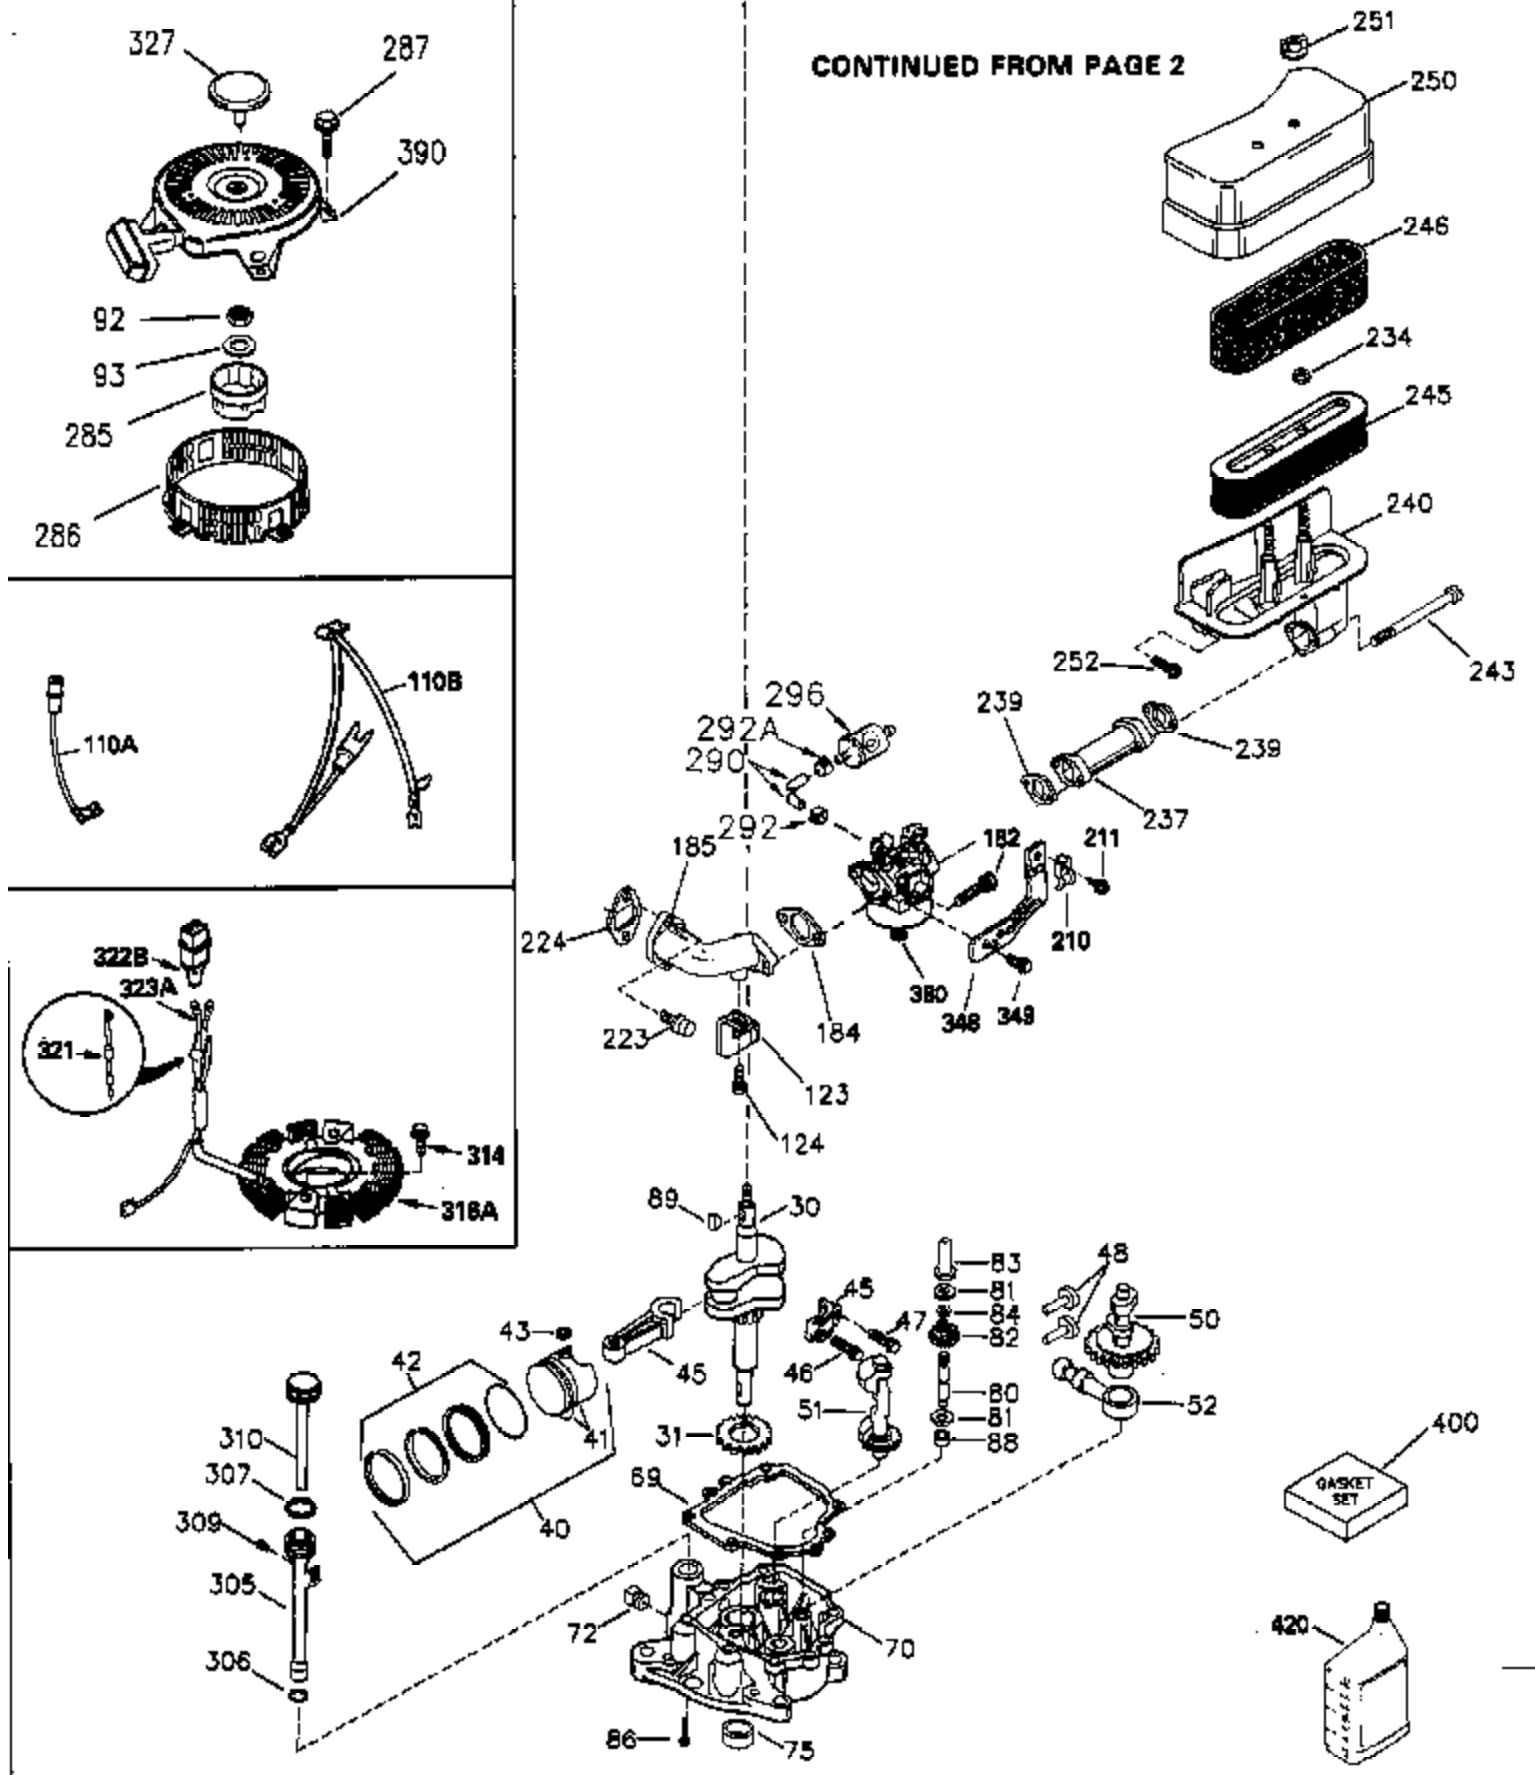

ILLUSTRATION SHOWS TYPICAL PARTS ONLY. ORDER BY PART NUMBER. PARTS NOT LISTED ARE SUPPLIED BY OEM.

Ref #	Part Number	Qty	Description
30	35336B	1	Crankshaft
31	35327	1	Counter-balance Gear (Mach)
40	35776	1	Piston,Pin & Ring Set (Std.) (Incl. Nos. 41, 42 & 43)
40	35777	1	Piston,Pin & Ring Set (.010") (Incl. Nos. 41, 42 & 43)
40	35778	1	Piston,Pin & Ring Set (.020") (Incl. Nos. 41, 42 & 43)
41	35773	1	Piston & Pin Ass'y. (Std.)(Includes No. 43)
41	35774	1	Piston & Pin Ass'y. (.010" Oversized) (Incl. No. 43)
41	35775	1	Piston & Pin Ass'y. (.020" Oversized) (Incl. No. 43)
42	35779	1	Ring Set (Std.)
42	35780	1	Ring Set (.010")
42	35781		Ring Set (.020")
45	35330A	1	Connecting Rod Ass'y. (Incl. Nos. 46 & 47)
46	650908	1	Bolt, Connecting Rod
47	650882	1	Bolt, Connecting Rod
48	35313	2	Valve Lifter
50	35939	1	Camshaft
51	35315A	1	Counter-balance Weight Ass'y
52	31356	1	Oil Pump (Mach)
69	35317	1	Engine Mounting Flange Gasket
70	35970	1	Engine Mounting Flange (Incl. Nos. 72, 75 & 80)
72	31927	1	Oil Drain Plug
75	35319	1	Oil Seal
80	35712	1	Governor Shaft
81	35479	1	Flat Washer
81	35479	1	Flat Washer
82	35321	1	Governor Gear Ass'y.
83	35322	1	Governor Spool
84	29193	1	Retaining Ring
86	650833	7	Screw, Hex Washer Hd. Powerlok, 1/4-20 x 1-3/16
88	31707A	1	Governor Gear Spacer
89	32589	1	Flywheel Key
92	650880	1	Flywheel Washer
93	650881	1	Flywheel Nut
123	35288	1	Intake Pipe Brace
124	650738	2	Screw, Hex Washer Spinlock Hd., Thread Forming, 1/4-20 x 5/8
182	650517	2	Screw, Hex Sems, 1/4-20 x 27/32
184	33263	1	Carburetor to Intake Pipe Gasket
185	35955	1	Intake Pipe (Mach)
210	27793	1	Conduit Clip
211	28942	1	Screw, Hex washer hd. Sems, 10-32 x 3/8
223	792028	2	Screw, Hex Hd. Sems, 5/16-18 x 7/8
224	35958	1	Intake Port Gasket
225	35286	1	Carburetor Tube
234	650825	2	Air Cleaner Nut
239	33629	2	Air Cleaner Elbow Gasket
240	35960	1	Air Cleaner Body Assy. (Inc. No. 239)
243	650875	2	Screw, Fil. hd. Sems, 10-32 x 5-1/4
245	35403	1	Air Cleaner Filter
246	35404	1	Pre-Air Filter
250	35961	1	Air Cleaner Cover
251	650886	2	Wing Nut
252	650887	1	Screw, Hex Washer Hd. Self-Drill, Self-Tap, 1/4-20 x 1
285	35985	1	Starter Hub
286	35446	1	Starter Screen
287	29752	4	Nut & Lockwasher Ass'y., 1/4-28
290	30705	1	Fuel Line (10.50")