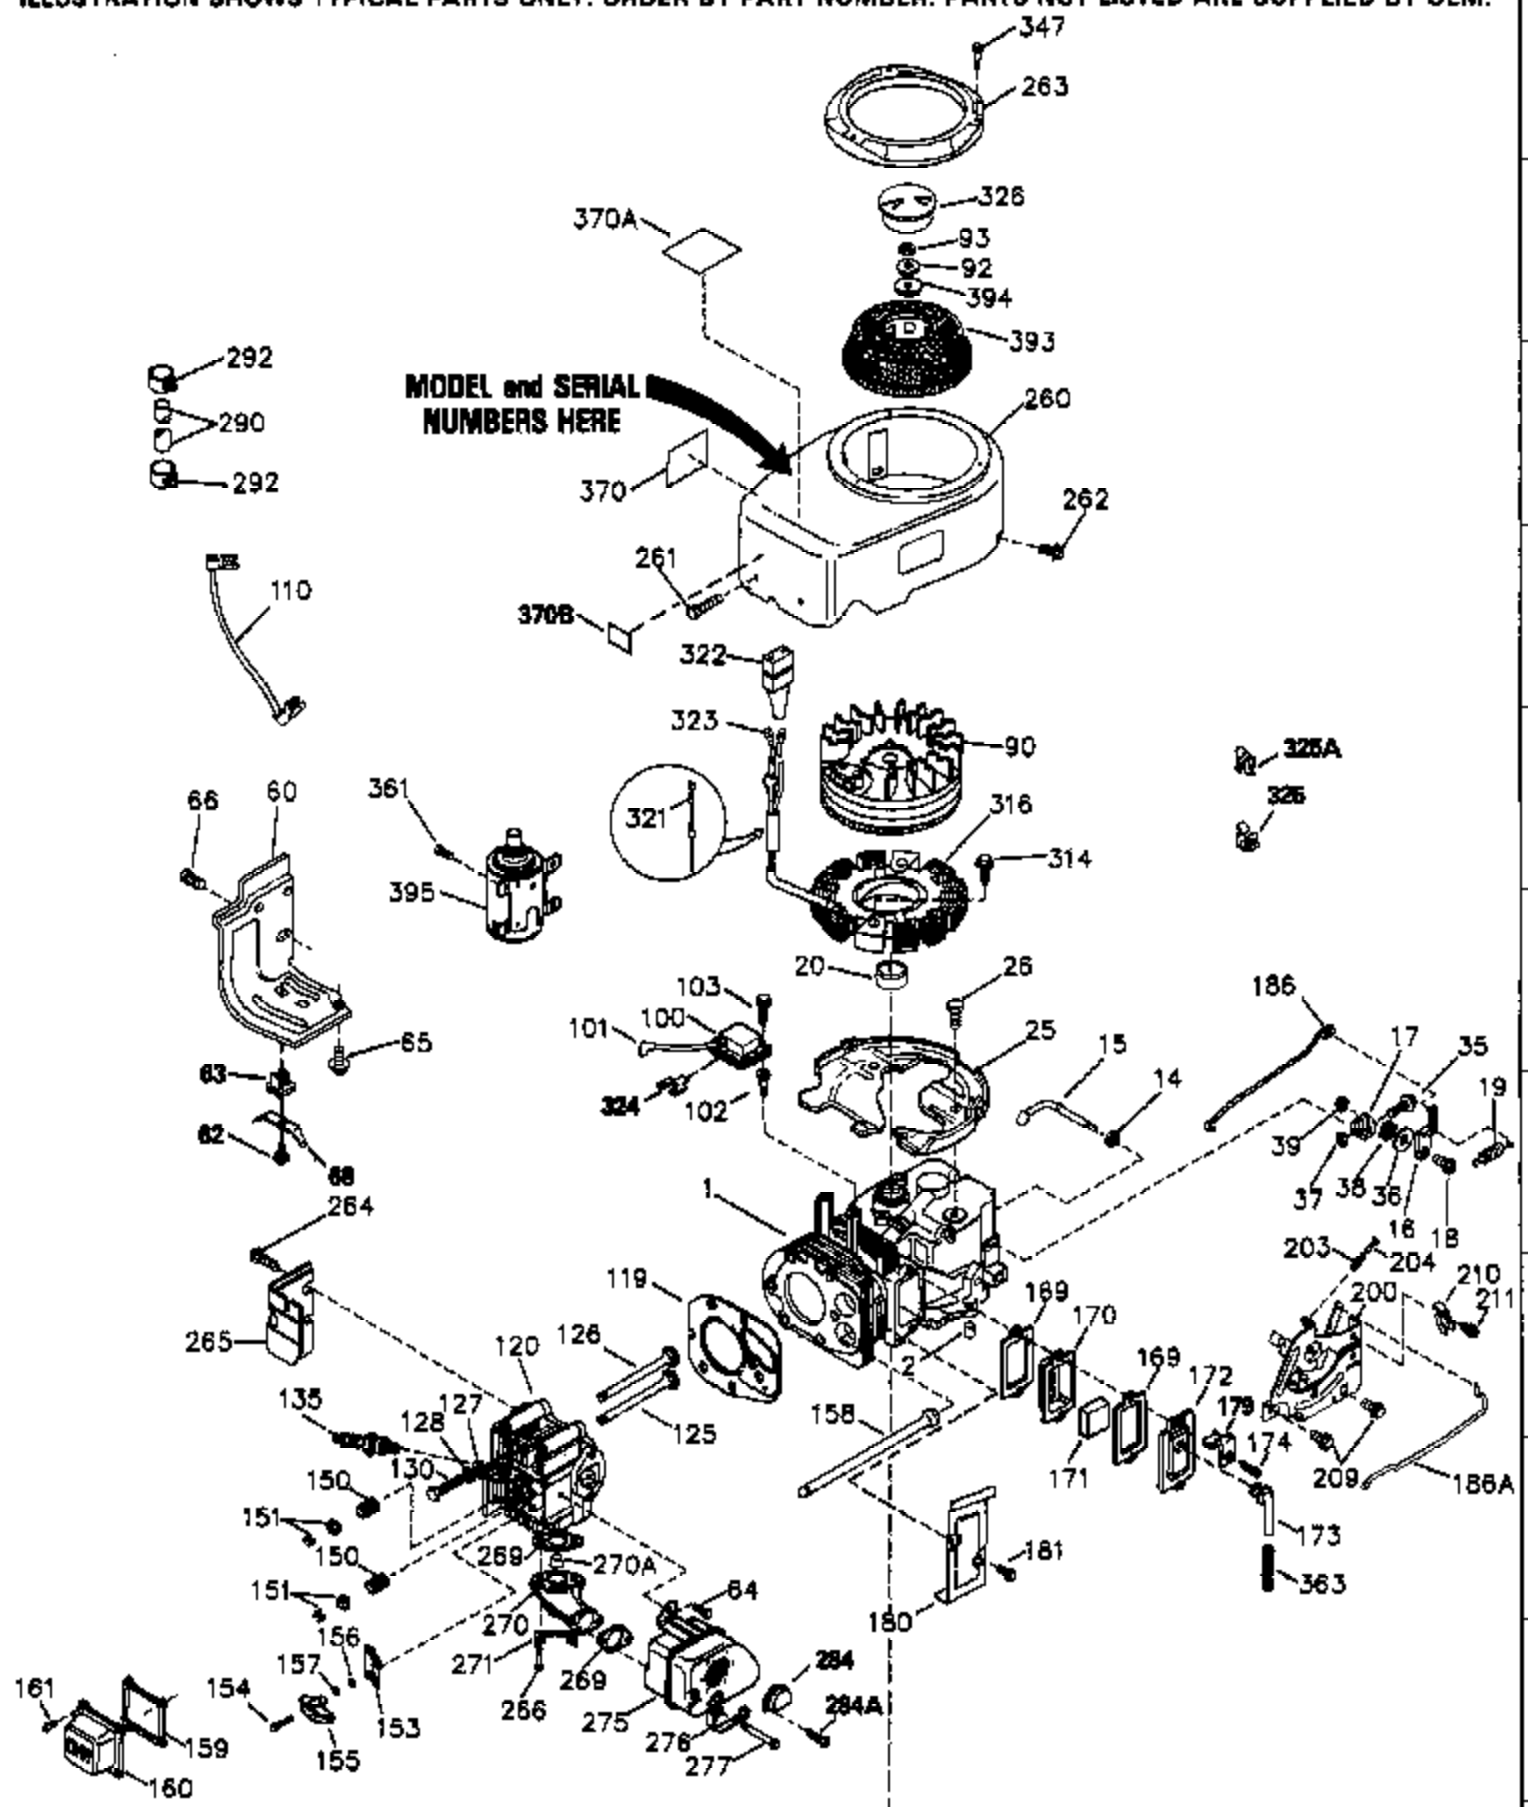

ILLUSTRATION SHOWS TYPICAL PARTS ONLY. ORDER BY PART NUMBER. PARTS NOT LISTED ARE SUPPLIED BY OEM.

CONTINUED TO PAGE 3

Ref #	Part Number	Qty	Description
1	35943	1	Cylinder (Includes Nos. 2 & 20)
2	27652	2	Dowel Pin
14	28277	1	Flat Washer
14	28277	1	Flat Washer
15	35324	1	Governor Rod
16	35520	1	Governor Lever
17	29916	1	Governor Lever Clamp
18	650548	1	Screw
19	35945	1	Control Spring
20	35319	1	Oil Seal
26	650561	2	Screw
35	29826	1	Governor Lever Screw
36	29918	1	E.T. Lock Washer
37	29216	1	Lock Nut
38	35772	2	Retainer Ring
38	29642	1	Retaining Ring
39	30322	1	Keys Nut & Washer
60	35316A	1	Blower Housing Extension
62	650760	1	Screw, Pan Hd. Taptite, 8-32 x 3/8
63	28545	1	Grommet
64	30063	1	Screw, Torx T-30 Hex washer hd. sems, 1/4-20 x 1/2
64	30063	1	Screw, Torx T-30 Hex Washer Hd. Sems, 1/4-20 x 1/2
65	650128	1	Screw, Hex Hd. Sems, 10-24 x 1/2
68	33356	1	Ground Terminal
90	611094	1	Flywheel Assy. (7 Amp w/ring gear)
92	650880	1	Flywheel Washer
93	650881	1	Flywheel Nut
100	35135	1	Solid State Ignition Module (Sparkie)
102	650872	2	Stud
103	650814	2	Screw, Torx T-15 Hex Washer Hd. Sems, 10-24 x 1
110	35183	1	Ground Wire Ass'y.
119	35946	1	Head Gasket
120	35948	1	Cylinder Head
125	35308	1	Exhaust Valve (Stellite) (Std.)
125	35433	1	Exhaust Valve (1/32" Oversized)
126	35309	1	Intake Valve (Std.)
126	35432	1	Intake Valve (1/32" Oversized)
127	650691	6	Flat Washer
128	650690	6	Belleville Washer
130	650946	6	Head Bolt, Screw
135	34645	1	Spark Plug (RN4C or Equivalent)
150	33507	2	Spring Valve
151	33508	2	Valve Spring Cap
153	35949	1	Push Rod Guide
154	650945	1	Rocker Arm Stud
155	35950	1	Rocker Arm
156	650890	2	Internal Lock Washer
157	650947	1	Lock Nut
158	35951	2	Push Rod
159	35952	1	Rocker Arm Cover Gasket
160	35965	1	Rocker Arm Cover
161	30063	4	Screw, Torx T-30 Hex Washer Hd. 1/4-20 x 1/2
169	27896A	1	Valve Chamber Gasket
169	27896A	1	Valve Chamber Gasket
170	28423	1	Breather Body
171	28424	1	Filter Element
172	28425	1	Valve Spring Box Cover
173	35350	1	Breather Tube