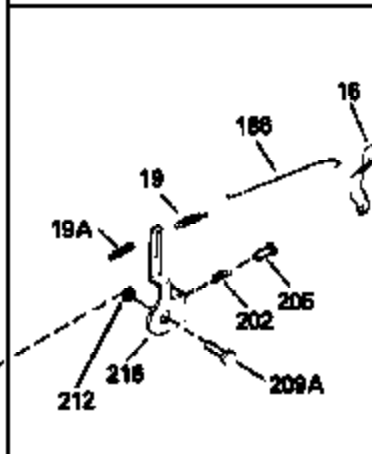

Ref #	Part Number	Qty	Description
290	29774		Fuel Line (Braided 8-1/4") (21cm)(As req.)
292A	35864		Clamp, fuel filter to fuel line
292	26460		Clamp, Fuel line
296	34279B		Filter, Inline fuel
298	28763		Screw, 10-32 x 35/64"
300	33583B		Fuel Tank (Incl. 292, 298 & 301) NOTE: This tank was built with different size fuel inlet opening. Tanks with the 1-3/16" I.D. opening use fuel cap 34210. Tanks with the 1-1/2" I.D. opening use fuel cap 35355.
301	33032		Fuel Cap (Use as required in early pr od.)
301	34210		Fuel Cap (Use as required in early pr od.)
301	35355		Fuel Cap
305	35574		Tube, Oil fill
307	35499		"O" Ring
307	33590		"O" Ring
308	35437		Clip, Oil fill tube
310	35837		Dipstick, Oil (Incl. 307)
310	35576		Dipstick, Oil
327	35392		Plug, Starter
370A	34686		Decal, Name
370	34346		Decal, Instruction
379	631021		Inlet Needle, Seat & Clip Assy.
380	632237		Carburetor (Incl. 184) (Refer to Division 5, Section A, page 182 for breakdown or Fiche10A, Grid E-11)
381	29117		Screw, 8-32 x 5/16 (Not used on late prod.)
382	33581		Screen, Oil filter (Not used in late prod.)
400	33279G		* Gasket Set (Incl. items marked *)
407	35837		Fill Tube & Dipstick Assy.

ILLUSTRATION SHOWS TYPICAL PARTS ONLY. ORDER BY PART NUMBER. PARTS NOT LISTED ARE SUPPLIED BY DEM.