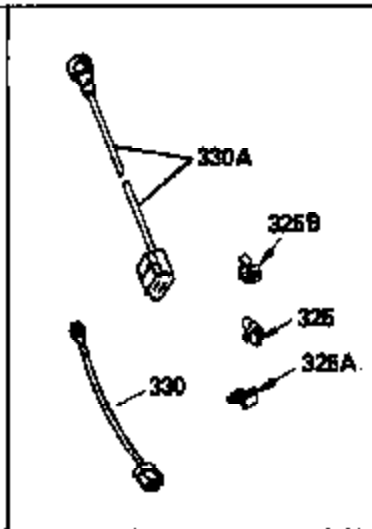

Ref #	Part Number	Qty	Description
290	29774		Fuel Line (Braided 8-1/4") (21cm)(As req.)
292A	35864		Clamp, fuel filter to fuel line
292	26460		Clamp, Fuel line
296	34279B		Filter, Inline fuel
298	28763		Screw, 10-32 x 35/64"
300	33583B		Fuel Tank (Incl. 292, 298 & 301) NOTE: This tank was built with different size fuel inlet opening. Tanks with the 1-3/16" I.D. opening use fuel cap 34210. Tanks with the 1-1/2" I.D. opening use fuel cap 35355.
301	33032		Fuel Cap (Use as required in early pr od.)
301	34210		Fuel Cap (Use as required in early pr od.)
301	35355		Fuel Cap
305	35574		Tube, Oil fill
307	35499		"O" Ring
307	33590		"O" Ring
308	35437		Clip, Oil fill tube
310	35837		Dipstick, Oil (Incl. 307)
310	35576		Dipstick, Oil
327	35392		Plug, Starter
370A	34686		Decal, Name
370	34346		Decal, Instruction
379	631021		Inlet Needle, Seat & Clip Assy.
380	632237		Carburetor (Incl. 184) (Refer to Division 5, Section A, page 182 for breakdown or Fiche10A, Grid E-11)
381	29117		Screw, 8-32 x 5/16 (Not used on late prod.)
382	33581		Screen, Oil filter (Not used in late prod.)
400	33279G		* Gasket Set (Incl. items marked *)
407	35837		Fill Tube & Dipstick Assy.

ILLUSTRATION SHOWS TYPICAL PARTS ONLY. ORDER BY PART NUMBER. PARTS NOT LISTED ARE SUPPLIED BY DEM.