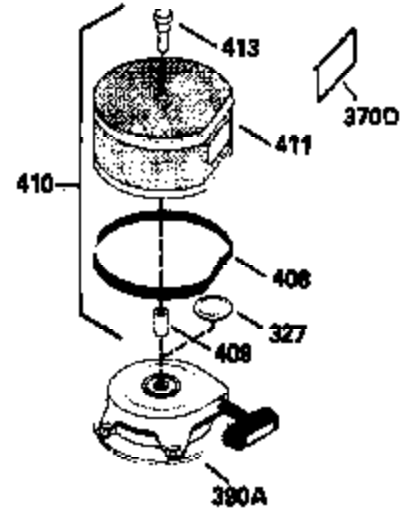

**VIEW 3 of 3
MUFFLER (QUIET)
(OPTIONAL)**

**DEBRIS SCREEN KIT
(OPTIONAL)**