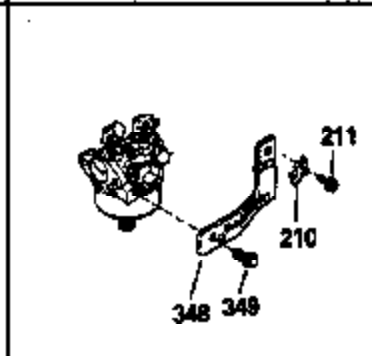

Ref #	Part Number	Qty	Description
290	29774		Fuel Line (Braided 8-1/4") (21cm)(As req.)
292A	35864		Clamp, fuel filter to fuel line
292	26460		Clamp, Fuel line
296	34279B		Filter, Inline fuel
298	28763		Screw, 10-32 x 35/64"
300	33583B		Fuel Tank (Incl. 292, 298 & 301) NOTE: This tank was built with different size fuel inlet opening. Tanks with the 1-3/16" I.D. opening use fuel cap 34210. Tanks with the 1-1/2" I.D. opening use fuel cap 35355.
301	33032		Fuel Cap (Use as required in early pr od.)
301	34210		Fuel Cap (Use as required in early pr od.)
301	35355		Fuel Cap
305	35574		Tube, Oil fill
307	35499		"O" Ring
307	33590		"O" Ring
308	35437		Clip, Oil fill tube
310	35837		Dipstick, Oil (Incl. 307)
310	35576		Dipstick, Oil
327	35392		Plug, Starter
370A	34686		Decal, Name
370	34346		Decal, Instruction
379	631021		Inlet Needle, Seat & Clip Assy.
380	632237		Carburetor (Incl. 184) (Refer to Division 5, Section A, page 182 for breakdown or Fiche10A, Grid E-11)
381	29117		Screw, 8-32 x 5/16 (Not used on late prod.)
382	33581		Screen, Oil filter (Not used in late prod.)
400	33279G		* Gasket Set (Incl. items marked *)
407	35837		Fill Tube & Dipstick Assy.

ILLUSTRATION SHOWS TYPICAL PARTS ONLY. ORDER BY PART NUMBER. PARTS NOT LISTED ARE SUPPLIED BY DEM.