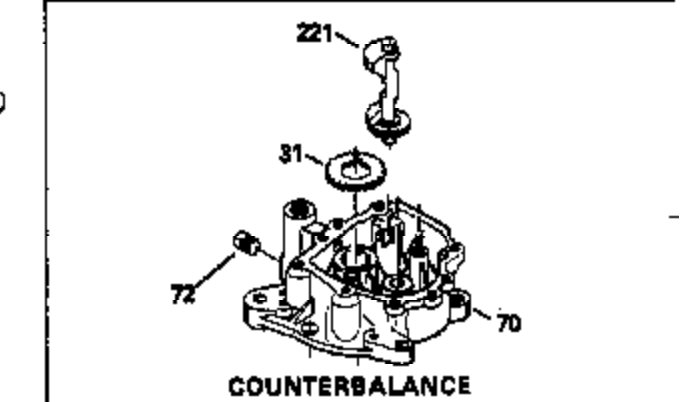

Ref #	Part Number	Qty	Description
290	29774		Fuel Line (Braided 8-1/4") (21cm)(As req.)
292A	35864		Clamp, fuel filter to fuel line
292	26460		Clamp, Fuel line
296	34279B		Filter, Inline fuel
298	28763		Screw, 10-32 x 35/64"
300	33583B		Fuel Tank (Incl. 292, 298 & 301) NOTE: This tank was built with different size fuel inlet opening. Tanks with the 1-3/16" I.D. opening use fuel cap 34210. Tanks with the 1-1/2" I.D. opening use fuel cap 35355.
301	33032		Fuel Cap (Use as required in early pr od.)
301	34210		Fuel Cap (Use as required in early pr od.)
301	35355		Fuel Cap
305	35574		Tube, Oil fill
307	35499		"O" Ring
307	33590		"O" Ring
308	35437		Clip, Oil fill tube
310	35837		Dipstick, Oil (Incl. 307)
310	35576		Dipstick, Oil
327	35392		Plug, Starter
370A	34686		Decal, Name
370	34346		Decal, Instruction
379	631021		Inlet Needle, Seat & Clip Assy.
380	632237		Carburetor (Incl. 184) (Refer to Division 5, Section A, page 182 for breakdown or Fiche10A, Grid E-11)
381	29117		Screw, 8-32 x 5/16 (Not used on late prod.)
382	33581		Screen, Oil filter (Not used in late prod.)
400	33279G		* Gasket Set (Incl. items marked *)
407	35837		Fill Tube & Dipstick Assy.

ILLUSTRATION SHOWS TYPICAL PARTS ONLY. ORDER BY PART NUMBER. PARTS NOT LISTED ARE SUPPLIED BY DEM.