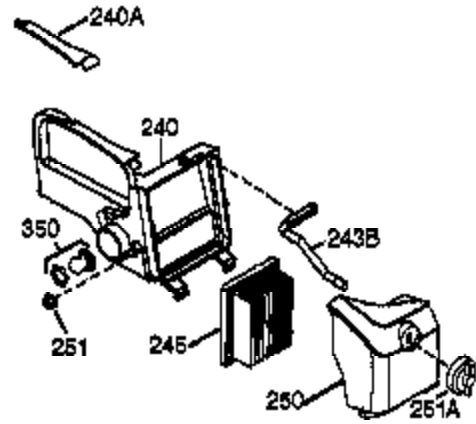

| Ref # | Part Number | Qty | Description   |
|-------|-------------|-----|---|
| 130   | 6021A       | 7   | Screw, 5/16-18 x 1-1/2"   |
| 135   | 35395       | 1   | Resistor Spark Plug (RJ19LM)  |
| 150   | 31672       | 2   | Valve Spring  |
| 151A  | 40016       | 1   | Intake Valve Seal   |
| 151   | 31673       | 2   | Valve Spring Cap  |
| 152   | 37075       | 1   | "O"-Ring  |
| 169   | 27234A      | 1   | * Valve Cover Gasket  |
| 172   | 32755       | 1   | Valve Cover   |
| 174   | 30200       | 2   | Screw, 10-24 x 9/16"  |
| 177   | 650925A     | 2   | Carburetor Mounting Stud  |
| 184   | 36183       | 2   | Carburetor Gasket   |
| 186   | 36009       | 1   | Governor Link   |
| 187A  | 36182       | 1   | Air Baffle  |
| 195   | 610973      | 1   | Terminal  |
| 202   | 36482       | 1   | Compression Spring  |
| 203   | 31342       | 1   | Compression Spring  |
| 204   | 651029      | 1   | Screw, 5-40 x 7/16"   |
| 205   | 651030      | 1   | Screw, Torx T-10, 6-32 x 17/32"   |
| 210   | 27793       | 1   | Conduit Clip  |
| 211   | 28942       | 1   | Screw, 10-32 x 3/8"   |
| 239   | 36048       | 1   | * Air Cleaner Gasket  |
| 240   | 36131A      | 1   | Carburetor Intake Cover Ass'y. (Incl. 179A,239,350,351)   |
| 251   | 650928      | 2   | Lock Nut 1/4-20   |
| 255   | 36137       | 1   | Control Plate   |
| 256   | 650983      | 2   | Screw, 8-32 x 1/2"  |
| 260   | 36129       | 1   | Blower Housing  |
| 261   | 650737      | 4   | Screw, 1/4-20 x 1/2"  |
| 275   | 36107       | 1   | Muffler   |
| 276   | 36043       | 1   | Locking Plate   |
| 277   | 650927      | 2   | Screw, 5/16-18 x 2-11/32"   |
| 285   | 34449A      | 1   | Starter Cup   |
| 287   | 650926      | 4   | Screw, 8-32 x 21/64"  |
| 290   | 29774       | 1   | Fuel Line   |
| 292   | 26460       | 2   | Fuel Line Clamp   |
| 300   | 36130       | 1   | Fuel Tank (Incl. 301)   |
| 301   | 36135       | 1   | Fuel Cap  |
| 305   | 36063       | 1   | Oil Fill Tube   |
| 307   | 35499       | 1   | "O" Ring  |
| 308   | 36040       | 1   | Fill Tube Clip  |
| 310   | 36134       | 1   | Dipstick  |
| 346A  | 28763       | 2   | Screw, 10-32 x 35/64"   |
| 350   | 632694A     | 1   | Primer Ass'y.   |
| 370A  | 36261       | 1   | Lubrication Decal   |
| 380   | 632757      | 1   | Carburetor (Incl. 184 & 239)  |
| 390   | 590702      | 1   | Rewind Starter (NOTE: This engine could have been built with 590739 starter).   |
| 400   | 36062C      | 1   | * Gasket Set (Incl. items marked PK in notes). Incl. part #'s 27234A (1), 28833 (1), 36005A (1), 36032A (1), 36035 (1), 36048 (1), 36061 (1), 36183 (2), 696088 (1) |
| 416   | 36085       | 1   | Saprk Arrestor Kit (Incl. 417)(Optional)  |
| 417   | 650760      | 1   | Screw, 8-32 x 3/8" (Optional)   |
| 420   | 730225      | 1   | SAE 30 4-Cycle Engine Oil (Quart)   |