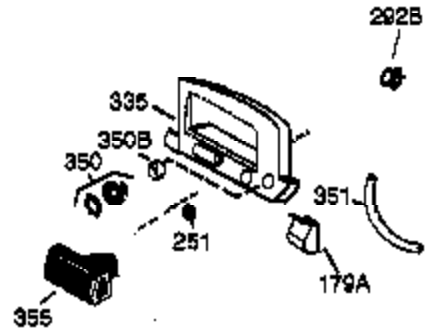

| Ref # | Part Number | Qty | Description   |
|-------|-------------|-----|---|
| 130   | 6021A       | 7   | Screw, 5/16-18 x 1-1/2"   |
| 135   | 35395       | 1   | Resistor Spark Plug (RJ19LM)  |
| 150   | 31672       | 2   | Valve Spring  |
| 151A  | 40016       | 1   | Intake Valve Seal   |
| 151   | 31673       | 2   | Valve Spring Cap  |
| 152   | 37075       | 1   | "O"-Ring  |
| 169   | 27234A      | 1   | * Valve Cover Gasket  |
| 172   | 32755       | 1   | Valve Cover   |
| 174   | 30200       | 2   | Screw, 10-24 x 9/16"  |
| 177   | 650925A     | 2   | Carburetor Mounting Stud  |
| 184   | 36183       | 2   | Carburetor Gasket   |
| 186   | 36009       | 1   | Governor Link   |
| 187A  | 36182       | 1   | Air Baffle  |
| 195   | 610973      | 1   | Terminal  |
| 202   | 36482       | 1   | Compression Spring  |
| 203   | 31342       | 1   | Compression Spring  |
| 204   | 651029      | 1   | Screw, 5-40 x 7/16"   |
| 205   | 651030      | 1   | Screw, Torx T-10, 6-32 x 17/32"   |
| 210   | 27793       | 1   | Conduit Clip  |
| 211   | 28942       | 1   | Screw, 10-32 x 3/8"   |
| 239   | 36048       | 1   | * Air Cleaner Gasket  |
| 240   | 36131A      | 1   | Carburetor Intake Cover Ass'y. (Incl. 179A,239,350,351)   |
| 251   | 650928      | 2   | Lock Nut 1/4-20   |
| 255   | 36137       | 1   | Control Plate   |
| 256   | 650983      | 2   | Screw, 8-32 x 1/2"  |
| 260   | 36129       | 1   | Blower Housing  |
| 261   | 650737      | 4   | Screw, 1/4-20 x 1/2"  |
| 275   | 36107       | 1   | Muffler   |
| 276   | 36043       | 1   | Locking Plate   |
| 277   | 650927      | 2   | Screw, 5/16-18 x 2-11/32"   |
| 285   | 34449A      | 1   | Starter Cup   |
| 287   | 650926      | 4   | Screw, 8-32 x 21/64"  |
| 290   | 29774       | 1   | Fuel Line   |
| 292   | 26460       | 2   | Fuel Line Clamp   |
| 300   | 36130       | 1   | Fuel Tank (Incl. 301)   |
| 301   | 36135       | 1   | Fuel Cap  |
| 305   | 36063       | 1   | Oil Fill Tube   |
| 307   | 35499       | 1   | "O" Ring  |
| 308   | 36040       | 1   | Fill Tube Clip  |
| 310   | 36134       | 1   | Dipstick  |
| 346A  | 28763       | 2   | Screw, 10-32 x 35/64"   |
| 350   | 632694A     | 1   | Primer Ass'y.   |
| 370A  | 36261       | 1   | Lubrication Decal   |
| 380   | 632757      | 1   | Carburetor (Incl. 184 & 239)  |
| 390   | 590702      | 1   | Rewind Starter (NOTE: This engine could have been built with 590739 starter).   |
| 400   | 36062C      | 1   | * Gasket Set (Incl. items marked PK in notes). Incl. part #'s 27234A (1), 28833 (1), 36005A (1), 36032A (1), 36035 (1), 36048 (1), 36061 (1), 36183 (2), 696088 (1) |
| 416   | 36085       | 1   | Saprk Arrestor Kit (Incl. 417)(Optional)  |
| 417   | 650760      | 1   | Screw, 8-32 x 3/8" (Optional)   |
| 420   | 730225      | 1   | SAE 30 4-Cycle Engine Oil (Quart)   |