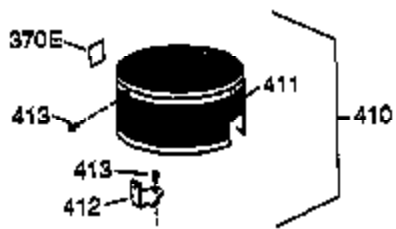

| Ref # | Part Number | Qty | Description   |
|-------|-------------|-----|---|
| 130   | 6021A       | 7   | Screw, 5/16-18 x 1-1/2"   |
| 135   | 35395       | 1   | Resistor Spark Plug (RJ19LM)  |
| 150   | 31672       | 2   | Valve Spring  |
| 151A  | 40016       | 1   | Intake Valve Seal   |
| 151   | 31673       | 2   | Valve Spring Cap  |
| 152   | 37075       | 1   | "O"-Ring  |
| 169   | 27234A      | 1   | * Valve Cover Gasket  |
| 172   | 32755       | 1   | Valve Cover   |
| 174   | 30200       | 2   | Screw, 10-24 x 9/16"  |
| 177   | 650925A     | 2   | Carburetor Mounting Stud  |
| 184   | 36183       | 2   | Carburetor Gasket   |
| 186   | 36009       | 1   | Governor Link   |
| 187A  | 36182       | 1   | Air Baffle  |
| 195   | 610973      | 1   | Terminal  |
| 202   | 36482       | 1   | Compression Spring  |
| 203   | 31342       | 1   | Compression Spring  |
| 204   | 651029      | 1   | Screw, 5-40 x 7/16"   |
| 205   | 651030      | 1   | Screw, Torx T-10, 6-32 x 17/32"   |
| 210   | 27793       | 1   | Conduit Clip  |
| 211   | 28942       | 1   | Screw, 10-32 x 3/8"   |
| 239   | 36048       | 1   | * Air Cleaner Gasket  |
| 240   | 36131A      | 1   | Carburetor Intake Cover Ass'y. (Incl. 179A,239,350,351)   |
| 251   | 650928      | 2   | Lock Nut 1/4-20   |
| 255   | 36137       | 1   | Control Plate   |
| 256   | 650983      | 2   | Screw, 8-32 x 1/2"  |
| 260   | 36129       | 1   | Blower Housing  |
| 261   | 650737      | 4   | Screw, 1/4-20 x 1/2"  |
| 275   | 36107       | 1   | Muffler   |
| 276   | 36043       | 1   | Locking Plate   |
| 277   | 650927      | 2   | Screw, 5/16-18 x 2-11/32"   |
| 285   | 34449A      | 1   | Starter Cup   |
| 287   | 650926      | 4   | Screw, 8-32 x 21/64"  |
| 290   | 29774       | 1   | Fuel Line   |
| 292   | 26460       | 2   | Fuel Line Clamp   |
| 300   | 36130       | 1   | Fuel Tank (Incl. 301)   |
| 301   | 36135       | 1   | Fuel Cap  |
| 305   | 36063       | 1   | Oil Fill Tube   |
| 307   | 35499       | 1   | "O" Ring  |
| 308   | 36040       | 1   | Fill Tube Clip  |
| 310   | 36134       | 1   | Dipstick  |
| 346A  | 28763       | 2   | Screw, 10-32 x 35/64"   |
| 350   | 632694A     | 1   | Primer Ass'y.   |
| 370A  | 36261       | 1   | Lubrication Decal   |
| 380   | 632757      | 1   | Carburetor (Incl. 184 & 239)  |
| 390   | 590702      | 1   | Rewind Starter (NOTE: This engine could have been built with 590739 starter).   |
| 400   | 36062C      | 1   | * Gasket Set (Incl. items marked PK in notes). Incl. part #'s 27234A (1), 28833 (1), 36005A (1), 36032A (1), 36035 (1), 36048 (1), 36061 (1), 36183 (2), 696088 (1) |
| 416   | 36085       | 1   | Saprk Arrestor Kit (Incl. 417)(Optional)  |
| 417   | 650760      | 1   | Screw, 8-32 x 3/8" (Optional)   |
| 420   | 730225      | 1   | SAE 30 4-Cycle Engine Oil (Quart)   |