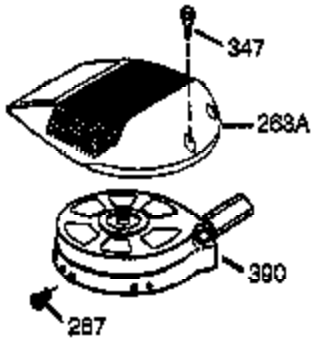

| Ref # | Part Number | Qty | Description   |
|-------|-------------|-----|---|
| 130   | 6021A       | 7   | Screw, 5/16-18 x 1-1/2"   |
| 135   | 35395       | 1   | Resistor Spark Plug (RJ19LM)  |
| 150   | 31672       | 2   | Valve Spring  |
| 151A  | 40016       | 1   | Intake Valve Seal   |
| 151   | 31673       | 2   | Valve Spring Cap  |
| 152   | 37075       | 1   | "O"-Ring  |
| 169   | 27234A      | 1   | * Valve Cover Gasket  |
| 172   | 32755       | 1   | Valve Cover   |
| 174   | 30200       | 2   | Screw, 10-24 x 9/16"  |
| 177   | 650925A     | 2   | Carburetor Mounting Stud  |
| 184   | 36183       | 2   | Carburetor Gasket   |
| 186   | 36009       | 1   | Governor Link   |
| 187A  | 36182       | 1   | Air Baffle  |
| 195   | 610973      | 1   | Terminal  |
| 202   | 36482       | 1   | Compression Spring  |
| 203   | 31342       | 1   | Compression Spring  |
| 204   | 651029      | 1   | Screw, 5-40 x 7/16"   |
| 205   | 651030      | 1   | Screw, Torx T-10, 6-32 x 17/32"   |
| 210   | 27793       | 1   | Conduit Clip  |
| 211   | 28942       | 1   | Screw, 10-32 x 3/8"   |
| 239   | 36048       | 1   | * Air Cleaner Gasket  |
| 240   | 36131A      | 1   | Carburetor Intake Cover Ass'y. (Incl. 179A,239,350,351)   |
| 251   | 650928      | 2   | Lock Nut 1/4-20   |
| 255   | 36137       | 1   | Control Plate   |
| 256   | 650983      | 2   | Screw, 8-32 x 1/2"  |
| 260   | 36129       | 1   | Blower Housing  |
| 261   | 650737      | 4   | Screw, 1/4-20 x 1/2"  |
| 275   | 36107       | 1   | Muffler   |
| 276   | 36043       | 1   | Locking Plate   |
| 277   | 650927      | 2   | Screw, 5/16-18 x 2-11/32"   |
| 285   | 34449A      | 1   | Starter Cup   |
| 287   | 650926      | 4   | Screw, 8-32 x 21/64"  |
| 290   | 29774       | 1   | Fuel Line   |
| 292   | 26460       | 2   | Fuel Line Clamp   |
| 300   | 36130       | 1   | Fuel Tank (Incl. 301)   |
| 301   | 36135       | 1   | Fuel Cap  |
| 305   | 36063       | 1   | Oil Fill Tube   |
| 307   | 35499       | 1   | "O" Ring  |
| 308   | 36040       | 1   | Fill Tube Clip  |
| 310   | 36134       | 1   | Dipstick  |
| 346A  | 28763       | 2   | Screw, 10-32 x 35/64"   |
| 350   | 632694A     | 1   | Primer Ass'y.   |
| 370A  | 36261       | 1   | Lubrication Decal   |
| 380   | 632757      | 1   | Carburetor (Incl. 184 & 239)  |
| 390   | 590702      | 1   | Rewind Starter (NOTE: This engine could have been built with 590739 starter).   |
| 400   | 36062C      | 1   | * Gasket Set (Incl. items marked PK in notes). Incl. part #'s 27234A (1), 28833 (1), 36005A (1), 36032A (1), 36035 (1), 36048 (1), 36061 (1), 36183 (2), 696088 (1) |
| 416   | 36085       | 1   | Saprk Arrestor Kit (Incl. 417)(Optional)  |
| 417   | 650760      | 1   | Screw, 8-32 x 3/8" (Optional)   |
| 420   | 730225      | 1   | SAE 30 4-Cycle Engine Oil (Quart)   |