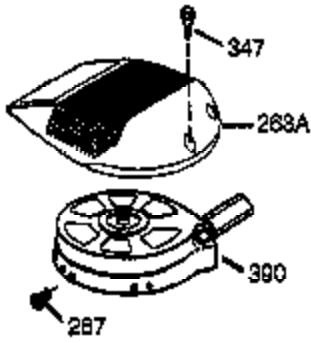

Ref #	Part Number	Qty	Description
151A	40016	1	Intake Valve Seal
152	37075	1	"O"-Ring
169	27234A	1	* Valve Spring Box Gasket
172	32755	1	Valve Spring Box Cover
174	30200	2	Screw, 10-24 x 9/16"
177	650925A	2	Carburetor Mounting Stud
184	36183	2	Carburetor Gasket
186	36009	1	Governor Link
187A	37148	1	Air Baffle
190	36013	1	Brake Lever Ass'y.
191A	36012	1	Brake Control Lever
192	36016	1	Brake Control Lever Link
193	36015	1	Brake Spring
194	36014	2	Retaining Ring
195	610973	1	Terminal Ass'y.
198	36017	1	Brake Control Lever Spring
199	36018	2	Brake Lever Bushing
239	36048	1	* Carburetor To Air Cleaner Gasket
240	36190	1	Air Cleaner Body (Incl. 239 & 350)
245	36046	1	Air Cleaner Filter
250	36191	1	Air Cleaner Cover
251	650928	2	Lock Nut 1/4-20
255	36193	1	Control Plate
256	650983	2	Screw, 8-32 x 21/64"
260	36188	1	Blower Housing
261	650737	5	Screw, 1/4-20 x 1/2"
275	36107	1	Muffler
276	36043	1	Locking Plate
277	650927	2	Screw, 5/6-18 x 2-11/32"
285	34449A	1	Starter Cup
287	650926	2	Screw, 8-32 x 21/64"
290	29774	1	Fuel Line
292	26460	2	Fuel Line Clamp
300	36189	1	Fuel Tank (Incl. 301)
301	36246	1	Fuel Cap
305	36063	1	Oil Fill Tube
307	35499	1	"O" Ring
308	36040	1	Fill Tube Clip
310	36064	1	Dipstick
346A	28763	2	Screw, 10-32 x 35/64"
350	36045A	1	Primer
370A	36261	1	Lubrication Decal
370C	36861	1	Primer Decal
380	640020	1	Carburetor (Incl. 239)
390	590702	1	Rewind Starter (NOTE: This engine could have been built with 590739 starter).
400	36062C	1	* Gasket Set (Incl. items marked PK in notes). Incl. part #'s 27234A (1), 28833 (1), 36005A (1), 36032A (1), 36035 (1), 36048 (1), 36061 (1), 36183 (2), 696088 Instruction sheet (1)
416	36085	1	Spark Arrestor Kit (Incl. 417)(Optional)
417	650760	1	Screw, 8-32 x 3/8" (Optional)
900	0	1	Replacement Engine 750819A, order from 71-999
900	0	1	Replacement S/B 750797A, order from 71-999