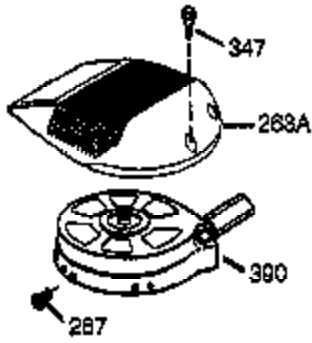

Ref #	Part Number	Qty	Description
151A	40016	1	Intake Valve Seal
152	37075	1	"O"-Ring
169	27234A	1	* Valve Spring Box Gasket
172	32755	1	Valve Spring Box Cover
174	30200	2	Screw, 10-24 x 9/16"
177	650925A	2	Carburetor Mounting Stud
184	36183	2	Carburetor Gasket
186	36009	1	Governor Link
187A	37148	1	Air Baffle
190	36013	1	Brake Lever Ass'y.
191A	36012	1	Brake Control Lever
192	36016	1	Brake Control Lever Link
193	36015	1	Brake Spring
194	36014	2	Retaining Ring
195	610973	1	Terminal Ass'y.
198	36017	1	Brake Control Lever Spring
199	36018	2	Brake Lever Bushing
239	36048	1	* Carburetor To Air Cleaner Gasket
240	36190	1	Air Cleaner Body (Incl. 239 & 350)
245	36046	1	Air Cleaner Filter
250	36191	1	Air Cleaner Cover
251	650928	2	Lock Nut, 1/4-20
255	36193	1	Control Plate
256	650983	2	Screw, 8-32 x 21/64"
260	36188	1	Blower Housing
261	650737	4	Screw, 1/4-20 x 1/2"
262	650737	1	Screw, 1/4-20 x 1/2"
275	36107	1	Muffler
276	36043	1	Locking Plate
277	650927	2	Screw, 5/6-18 x 2-11/32"
285	34449A	1	Starter Cup
287	650926	2	Screw, 8-32 x 21/64"
290	29774	1	Fuel Line
292	26460	2	Fuel Line Clamp
300	36189	1	Fuel Tank (Incl. 301)
301	36246	1	Fuel Cap
305	36063	1	Oil Fill Tube
307	35499	1	"O" Ring
308	36040	1	Fill Tube Clip
310	36064	1	Dipstick
346A	28763	2	Screw, 10-32 x 35/64"
350	36045	1	Primer
370C	36861	1	Primer Decal
370A	36261	1	Lubrication Decal
380	640020	1	Carburetor (Incl. 184 & 239)
390	590702	1	Rewind Starter (NOTE: This engine could have been built with 590739 starter).
400	36062D	1	* Gasket Set (Incl. items marked PK in notes). Incl. part #'s 27234A (1), 28833 (1), 36005A (1), 36032A (1), 36061 (1), 37136 (1), 696088 (1)
416	36085	1	Spark Arrestor Kit (Incl. 417)(Optional)
417	650760	1	Screw, 8-32 x 3/8" (Optional)
900	0	1	Replacement Engine 750819, order from 71-999
900	0	1	Replacement S/B 750797A, order from 71-999