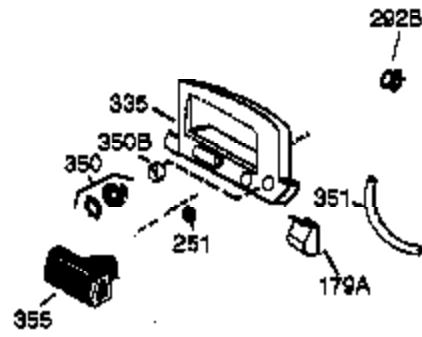

Ref #	Part Number	Qty	Description
151A	40016	1	Intake Valve Seal
152	37075	1	"O"-Ring
169	27234A	1	* Valve Spring Box Gasket
172	32755	1	Valve Spring Box Cover
174	30200	2	Screw, 10-24 x 9/16"
177	650925A	2	Carburetor Mounting Stud
184	36183	2	Carburetor Gasket
186	36009	1	Governor Link
187A	37148	1	Air Baffle
190	36013	1	Brake Lever Ass'y.
191A	36012	1	Brake Control Lever
192	36016	1	Brake Control Lever Link
193	36015	1	Brake Spring
194	36014	2	Retaining Ring
195	610973	1	Terminal Ass'y.
198	36017	1	Brake Control Lever Spring
199	36018	2	Brake Lever Bushing
239	36048	1	* Carburetor To Air Cleaner Gasket
240	36190	1	Air Cleaner Body (Incl. 239 & 350)
245	36046	1	Air Cleaner Filter
250	36191	1	Air Cleaner Cover
251	650928	2	Lock Nut, 1/4-20
255	36193	1	Control Plate
256	650983	2	Screw, 8-32 x 21/64"
260	36188	1	Blower Housing
261	650737	4	Screw, 1/4-20 x 1/2"
262	650737	1	Screw, 1/4-20 x 1/2"
275	36107	1	Muffler
276	36043	1	Locking Plate
277	650927	2	Screw, 5/6-18 x 2-11/32"
285	34449A	1	Starter Cup
287	650926	2	Screw, 8-32 x 21/64"
290	29774	1	Fuel Line
292	26460	2	Fuel Line Clamp
300	36189	1	Fuel Tank (Incl. 301)
301	36246	1	Fuel Cap
305	36063	1	Oil Fill Tube
307	35499	1	"O" Ring
308	36040	1	Fill Tube Clip
310	36064	1	Dipstick
346A	28763	2	Screw, 10-32 x 35/64"
350	36045	1	Primer
370C	36861	1	Primer Decal
370A	36261	1	Lubrication Decal
380	640020	1	Carburetor (Incl. 184 & 239)
390	590702	1	Rewind Starter (NOTE: This engine could have been built with 590739 starter).
400	36062D	1	* Gasket Set (Incl. items marked PK in notes). Incl. part #'s 27234A (1), 28833 (1), 36005A (1), 36032A (1), 36061 (1), 37136 (1), 696088 (1)
416	36085	1	Spark Arrestor Kit (Incl. 417)(Optional)
417	650760	1	Screw, 8-32 x 3/8" (Optional)
900	0	1	Replacement Engine 750819, order from 71-999
900	0	1	Replacement S/B 750797A, order from 71-999