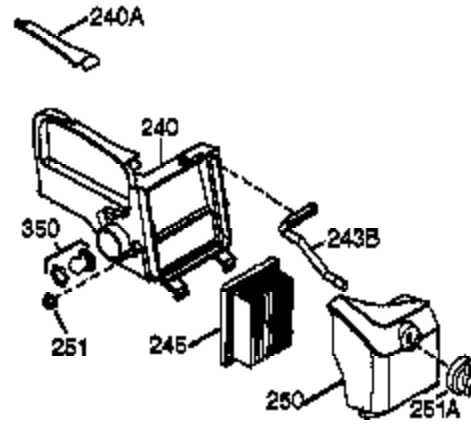

Ref #	Part Number	Qty	Description
151A	40016	1	Intake Valve Seal
152	37075	1	"O"-Ring
169	27234A	1	* Valve Spring Box Gasket
172	32755	1	Valve Spring Box Cover
174	30200	2	Screw, 10-24 x 9/16"
177	650925A	2	Carburetor Mounting Stud
184	36183	2	Carburetor Gasket
186	36009	1	Governor Link
187A	37148	1	Air Baffle
190	36013	1	Brake Lever Ass'y.
191A	36012	1	Brake Control Lever
192	36016	1	Brake Control Lever Link
193	36015	1	Brake Spring
194	36014	2	Retaining Ring
195	610973	1	Terminal Ass'y.
198	36017	1	Brake Control Lever Spring
199	36018	2	Brake Lever Bushing
239	36048	1	* Carburetor To Air Cleaner Gasket
240	36190	1	Air Cleaner Body (Incl. 239 & 350)
245	36046	1	Air Cleaner Filter
250	36191	1	Air Cleaner Cover
251	650928	2	Lock Nut, 1/4-20
255	36193	1	Control Plate
256	650983	2	Screw, 8-32 x 21/64"
260	36188	1	Blower Housing
261	650737	4	Screw, 1/4-20 x 1/2"
262	650737	1	Screw, 1/4-20 x 1/2"
275	36107	1	Muffler
276	36043	1	Locking Plate
277	650927	2	Screw, 5/6-18 x 2-11/32"
285	34449A	1	Starter Cup
287	650926	2	Screw, 8-32 x 21/64"
290	29774	1	Fuel Line
292	26460	2	Fuel Line Clamp
300	36189	1	Fuel Tank (Incl. 301)
301	36246	1	Fuel Cap
305	36063	1	Oil Fill Tube
307	35499	1	"O" Ring
308	36040	1	Fill Tube Clip
310	36064	1	Dipstick
346A	28763	2	Screw, 10-32 x 35/64"
350	36045	1	Primer
370C	36861	1	Primer Decal
370A	36261	1	Lubrication Decal
380	640020	1	Carburetor (Incl. 184 & 239)
390	590702	1	Rewind Starter (NOTE: This engine could have been built with 590739 starter).
400	36062D	1	* Gasket Set (Incl. items marked PK in notes). Incl. part #'s 27234A (1), 28833 (1), 36005A (1), 36032A (1), 36061 (1), 37136 (1), 696088 (1)
416	36085	1	Spark Arrestor Kit (Incl. 417)(Optional)
417	650760	1	Screw, 8-32 x 3/8" (Optional)
900	0	1	Replacement Engine 750819, order from 71-999
900	0	1	Replacement S/B 750797A, order from 71-999