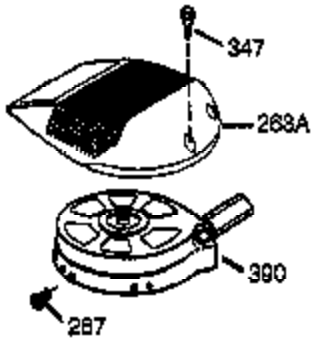

Ref #	Part Number	Qty	Description
400	36062D	1	* Gasket Set (Incl. items marked PK i n notes). Incl. part #'s 27234A (1), 28833 (1), 36005A (1), 36032A (1), 36061 (1), 37136 (1), 696088 (1)
416	36085	1	Spark Arrestor Kit (Incl. 417)(Option al)
417	650760	1	Screw, 8-32 x 3/8" (Optional)
900	0	1	Replacement Engine 750819, order fro m 71-999
900	0	1	Replacement S/B 750797A, order from 7 1-999