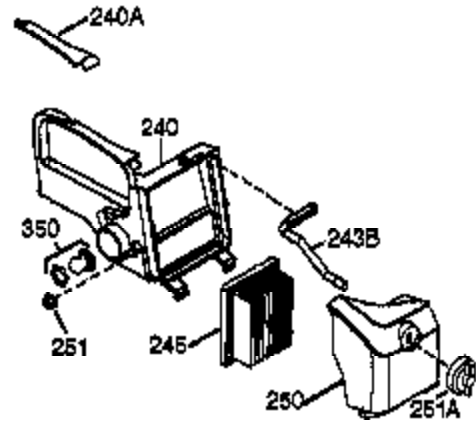

Ref #	Part Number	Qty	Description
400	36062D	1	* Gasket Set (Incl. items marked PK i n notes). Incl. part #'s 27234A (1), 28833 (1), 36005A (1), 36032A (1), 36061 (1), 37136 (1), 696088 (1)
416	36085	1	Spark Arrestor Kit (Incl. 417)(Option al)
417	650760	1	Screw, 8-32 x 3/8" (Optional)
900	0	1	Replacement Engine 750819, order fro m 71-999
900	0	1	Replacement S/B 750797A, order from 7 1-999