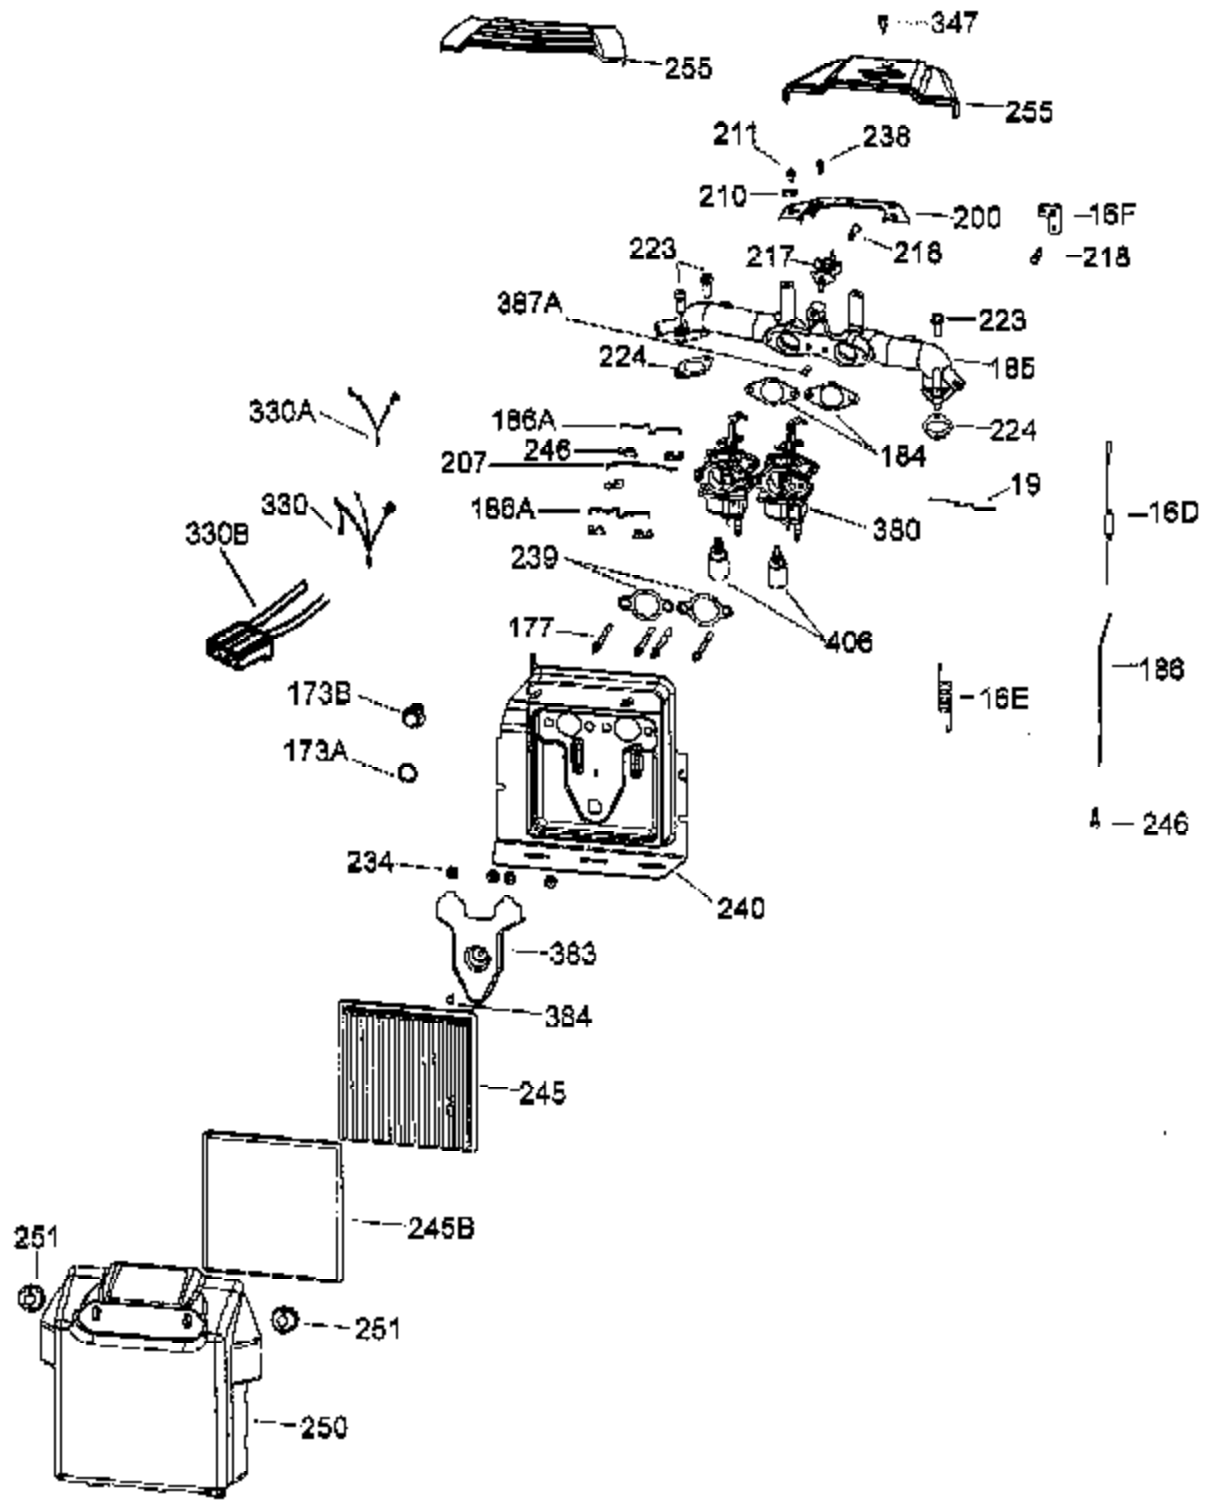

Ref #	Part Number	Qty	Description
320	611184	1	Regulator (16 Amp)(6-pin connector)
322	611281	1	Connector Body
323	611276	1	Terminal
323B	611282	2	Terminal
323A	611277	1	Terminal
325	36342	1	Wire Clip
342	651031	2	Screw, 1/4-20 x 9/16"(Ref. 240 & 265)
346	36413	1	Fuel Pump Bracket
347	651092	3	Screw
370A	35274	1	Lubrication Decal
370K	36695	1	Starter Decal
381	650767	1	Screw, 8-32 x 27/64"
382	36931	1	Oil Strainer Screen
385	570673	1	Ball
386	36329	1	Pressure Release Spring
387	37652	1	Cotter Pin
400	37834	1	* Gasket Set (Incl. items marked PK)
420	730225A	1	SAE 30, 4-Cycle Engine Oil
428	37362	1	Spacer
475	36563	1	Oil Filter
476	36929	1	Oil Filter Adaptor (Incl. 479)
477	650378	2	Screw, T-30 5/16-18 x 1 3/32"
479	36930	1	* Oil Filter Adaptor Gasket